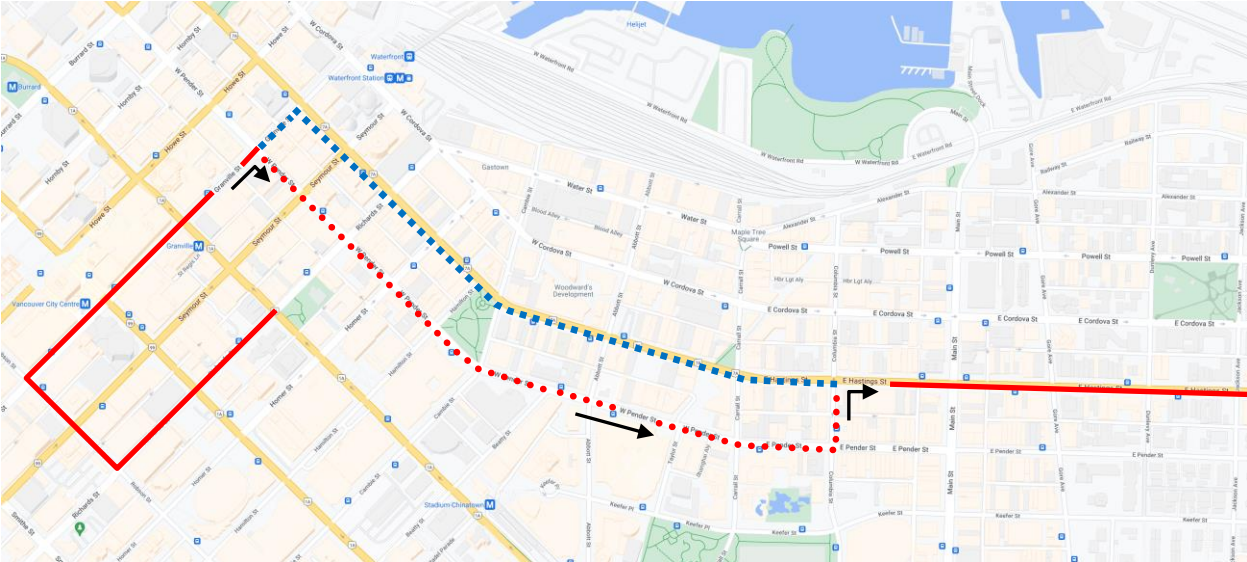

Remembrance Day Detour Map

20 Victoria: Regular route to Granville & W Pender, then via W Pender, Columbia, Hastings, resume regular route.

Regular route	
Portion missed	
Detour portion	