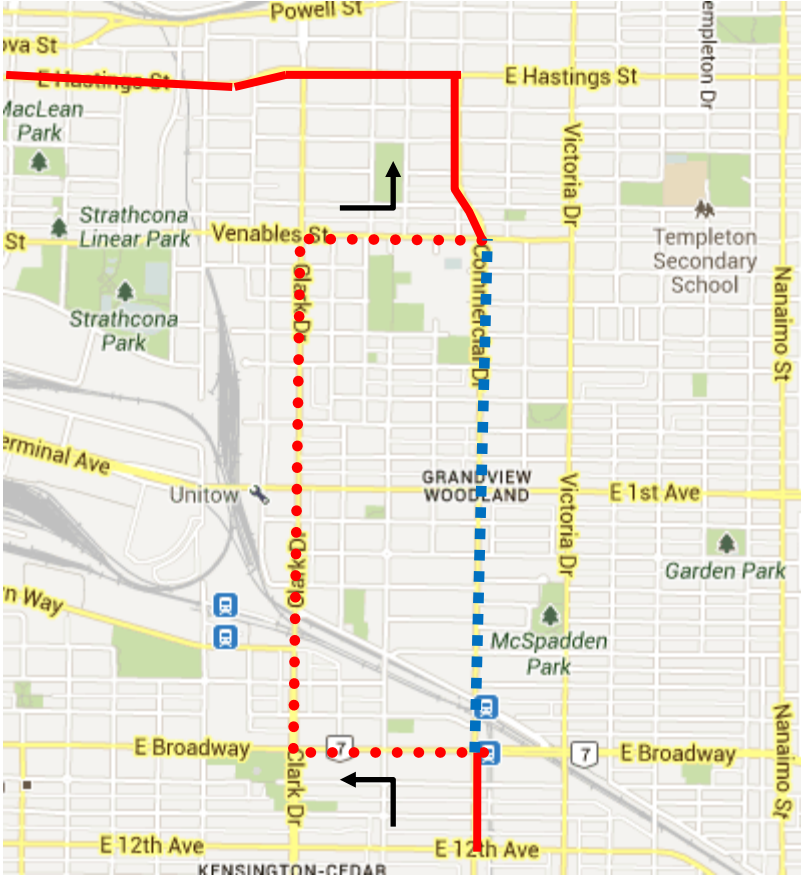

# Remembrance Day Detour Map

**20 Downtown:** Regular route to Commercial & Broadway then via Broadway, Clark, Venables, Commercial, resume regular route.

Regular route	
Portion missed	
Detour portion	