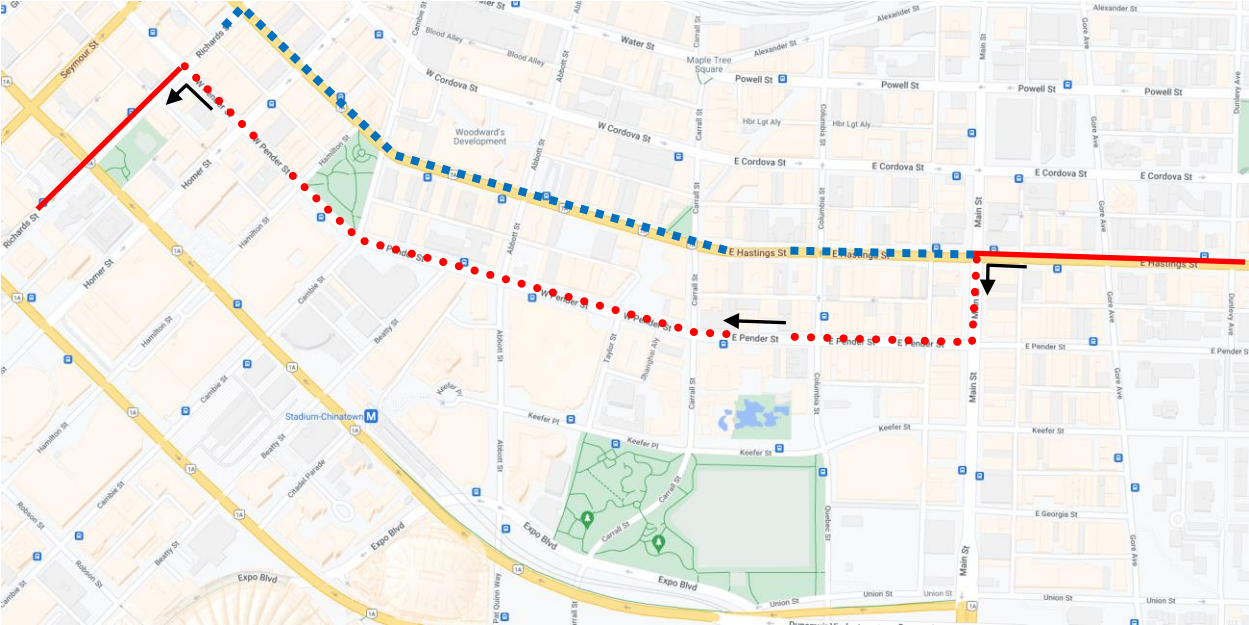

Remembrance Day Detour Map

20 Downtown: Regular route to Hastings & Main St, then via Main St, W Pender, Richards, resume regular route.

Regular route	
Portion missed	
Detour portion	