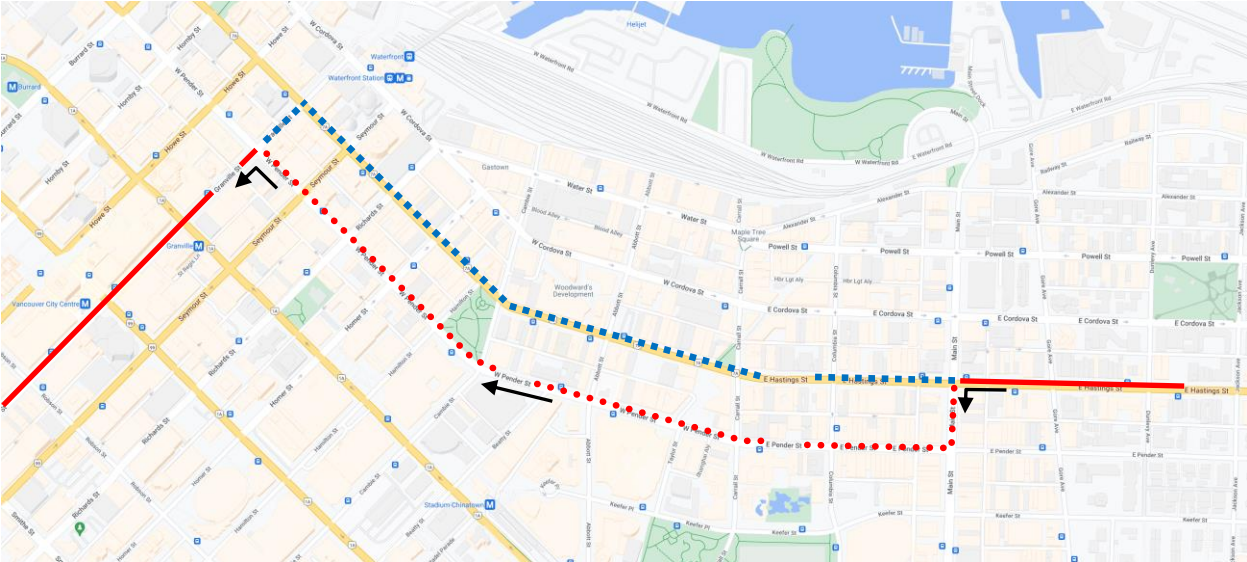

# Remembrance Day Detour Map

**14 UBC:** Regular route to Hastings & Main St, then via Main St, Pender, Granville St, resume regular route.

Regular route	
Portion missed	
Detour portion	