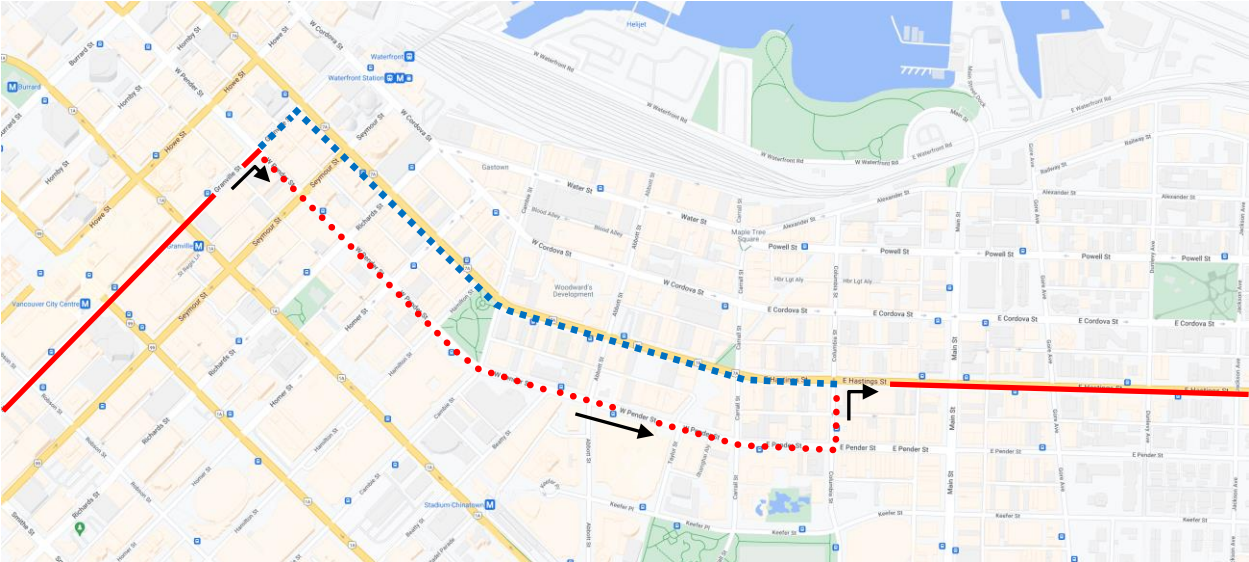

Remembrance Day Detour Map

14 Hastings: Regular route to Granville & W Pender, then via W Pender, Columbia, Hastings, resume regular route.

Regular route	
Portion missed	
Detour portion	