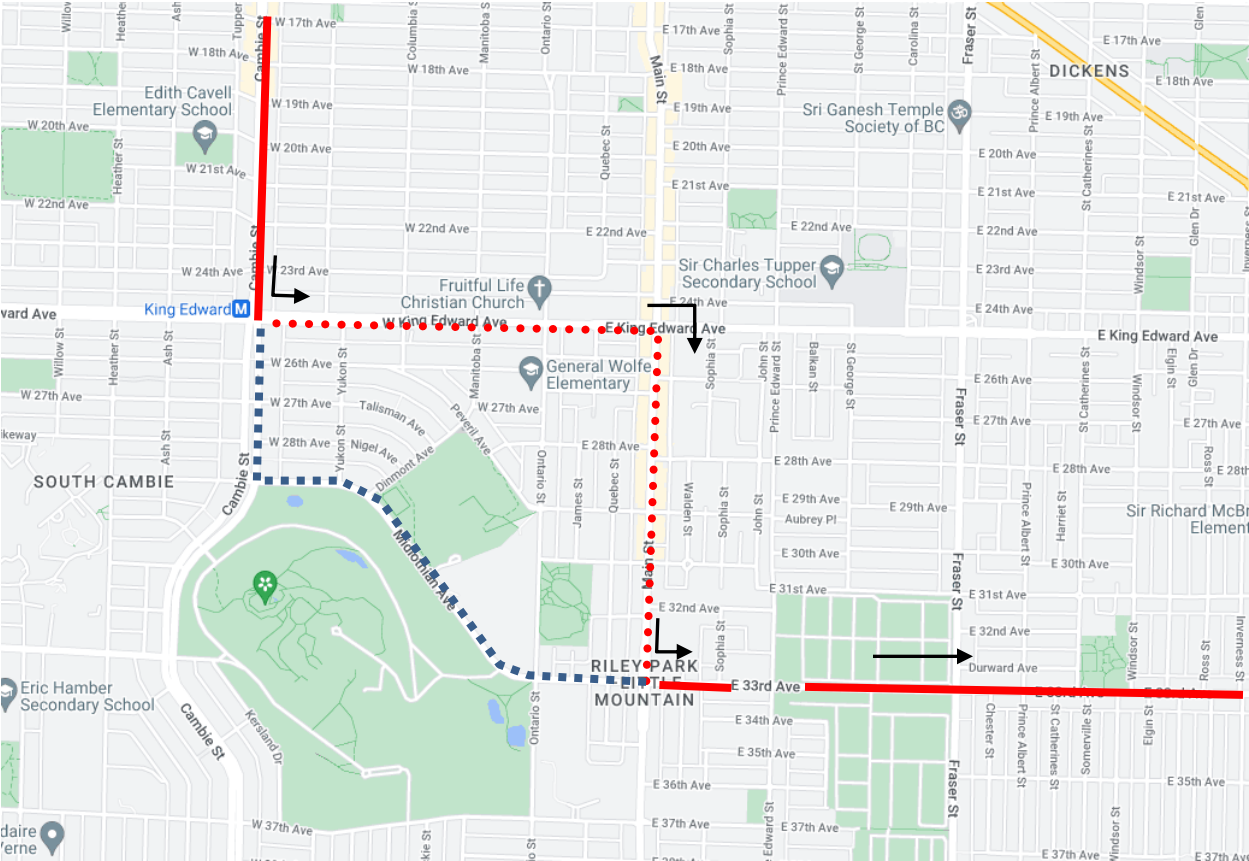

RBC Race for Kids Detour

33 29th Avenue Station: Regular route to Cambie St and King Edward, then King Edward, Main St, 33 Ave, then resume regular route due to special event.

Regular route	
Portion missed	
Detour portion	