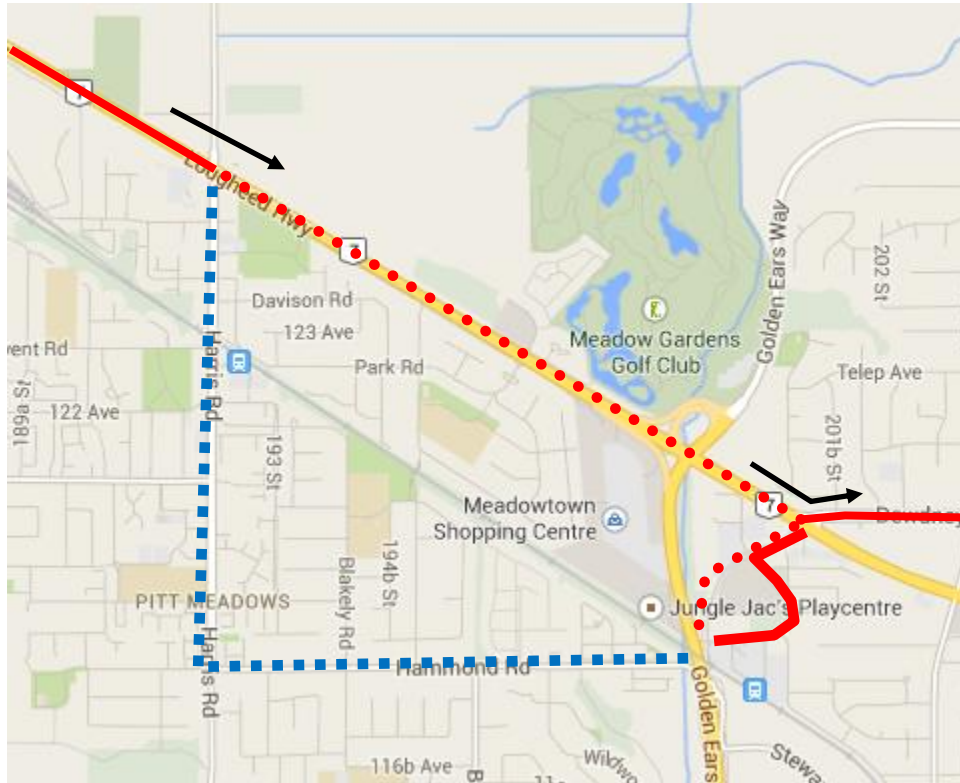

Pitt Meadows Day Parade Detour Map

701 Haney PI / Maple Ridge East: Regular route to Lougheed & Harris, then continue Lougheed to Maple Meadows, Dunn, 200 St, then regular route.

Regular route	
Portion missed	
Detour portion	