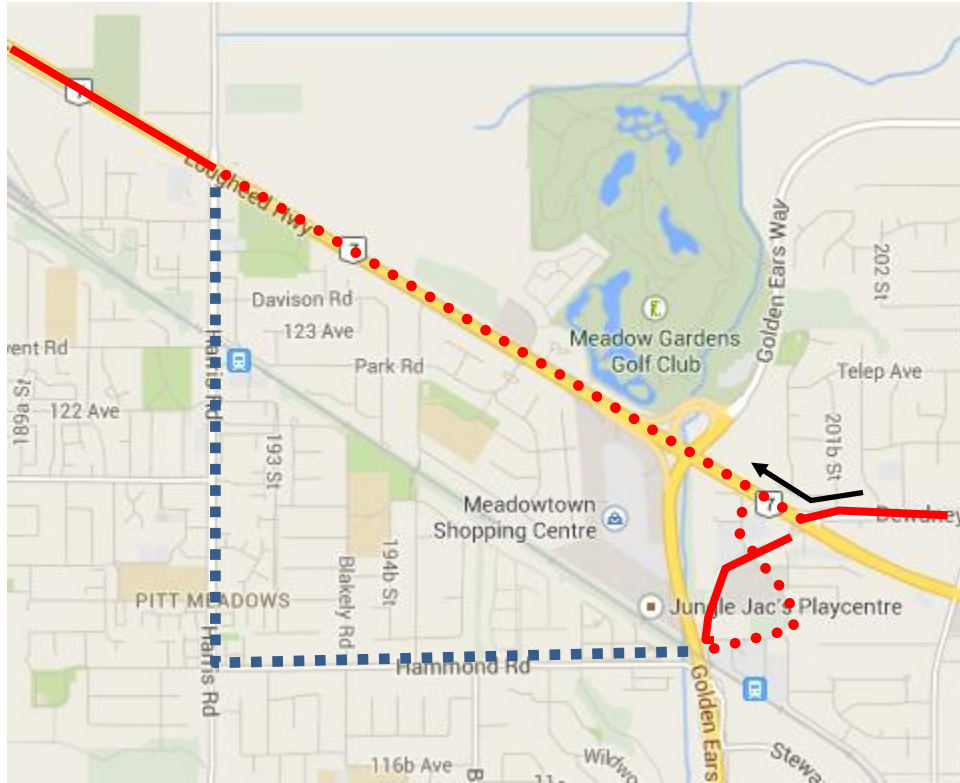

Pitt Meadows Day Parade Detour Map

701 Coquitlam Stn: Regular route to Maple Meadows & Dunn, then via Dunn, 200 St, Maple Meadows, Lougheed, then regular route.

Regular route	
Portion missed	
Detour portion	