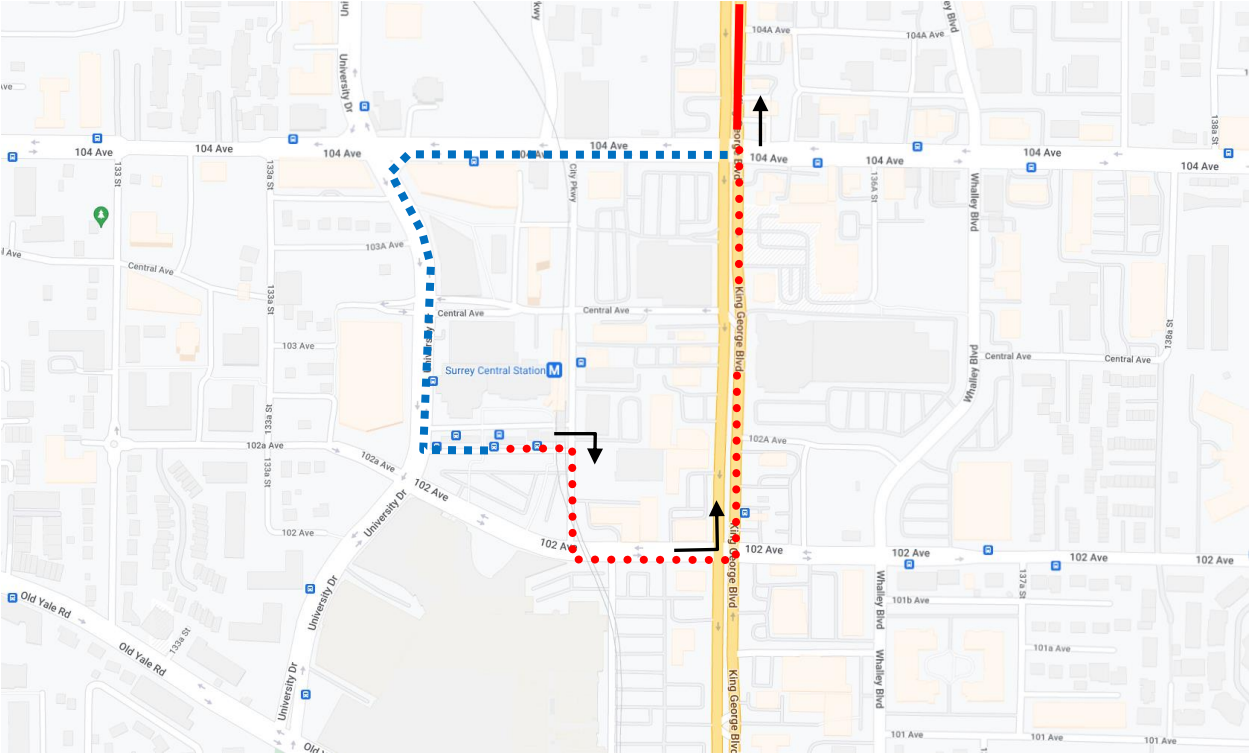

Party for the Planet Detour Map

N19 Downtown: From Surrey Central Station via City Parkway, 102 Ave, King George Blvd, resume regular route.

Regular route	
Portion missed	
Detour portion	