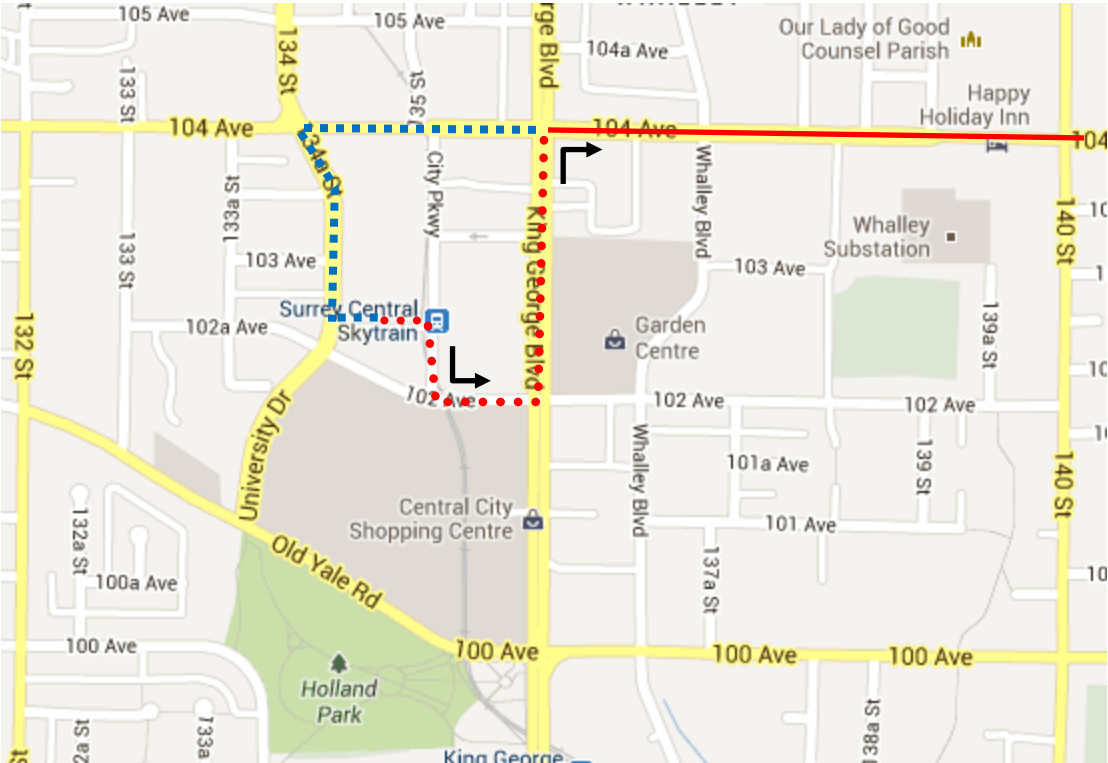

Party for the Planet Detour Map

509 Walnut Grove: From Surrey Central via City Parkway, 102 Ave, King George Blvd, 104 Ave, regular route.

Regular route	
Portion missed	
Detour portion	