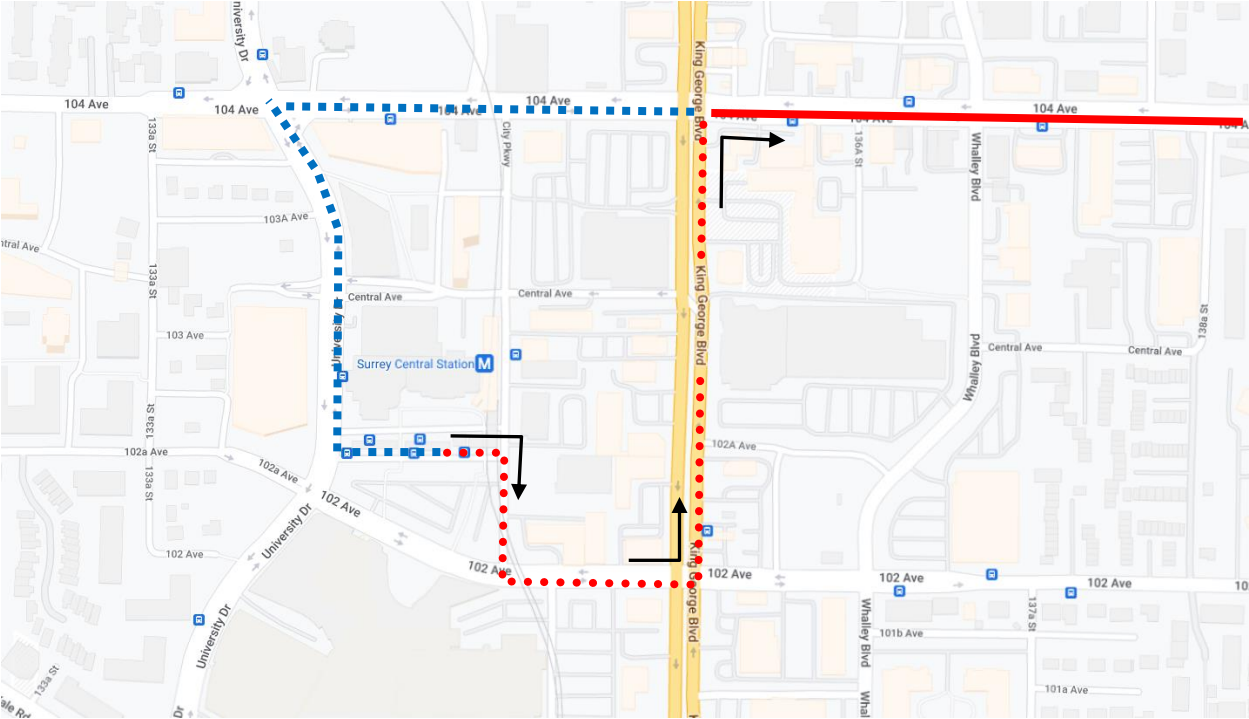

# Party for the Planet Detour Map

**509 Walnut Grove:** From Surrey Central Station, via City Parkway, 102 Ave, King George Blvd, 104 Ave, resume regular route.

Regular route	
Portion missed	
Detour portion	