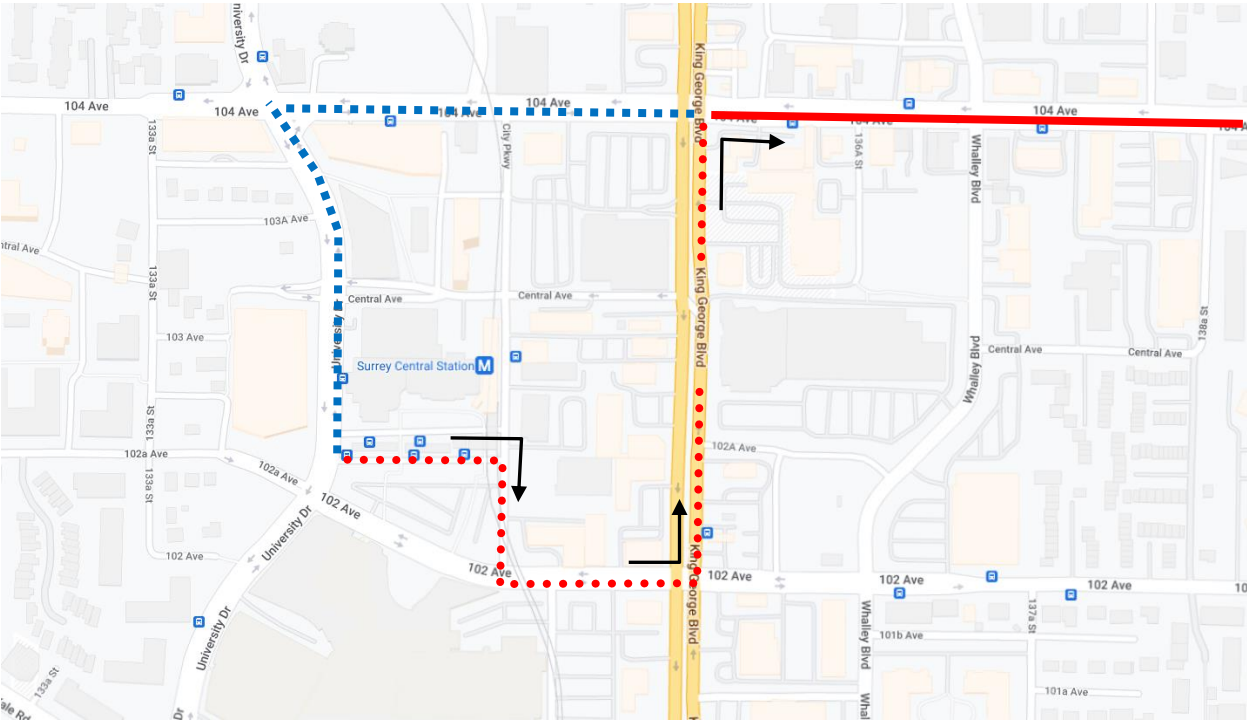

Party for the Planet Detour Map

501 Langley Centre: From Surrey Central Station, via City Parkway, 102 Ave, King George Blvd, 104 Ave, resume regular route.

Regular route	
Portion missed	
Detour portion	