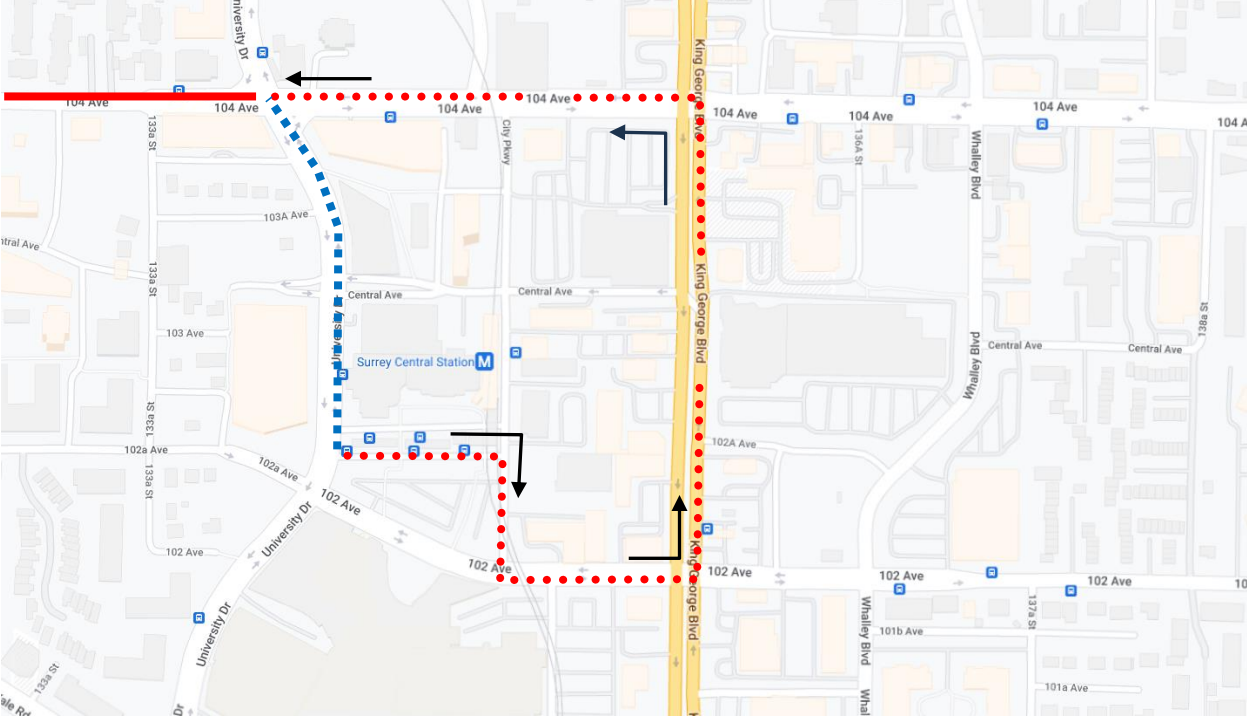

Party for the Planet Detour Map

393 Newton Exchange: From Surrey Central Station, via City Parkway, 102 Ave, King George Blvd, 104 Ave, resume regular route.

Regular route	
Portion missed	
Detour portion	