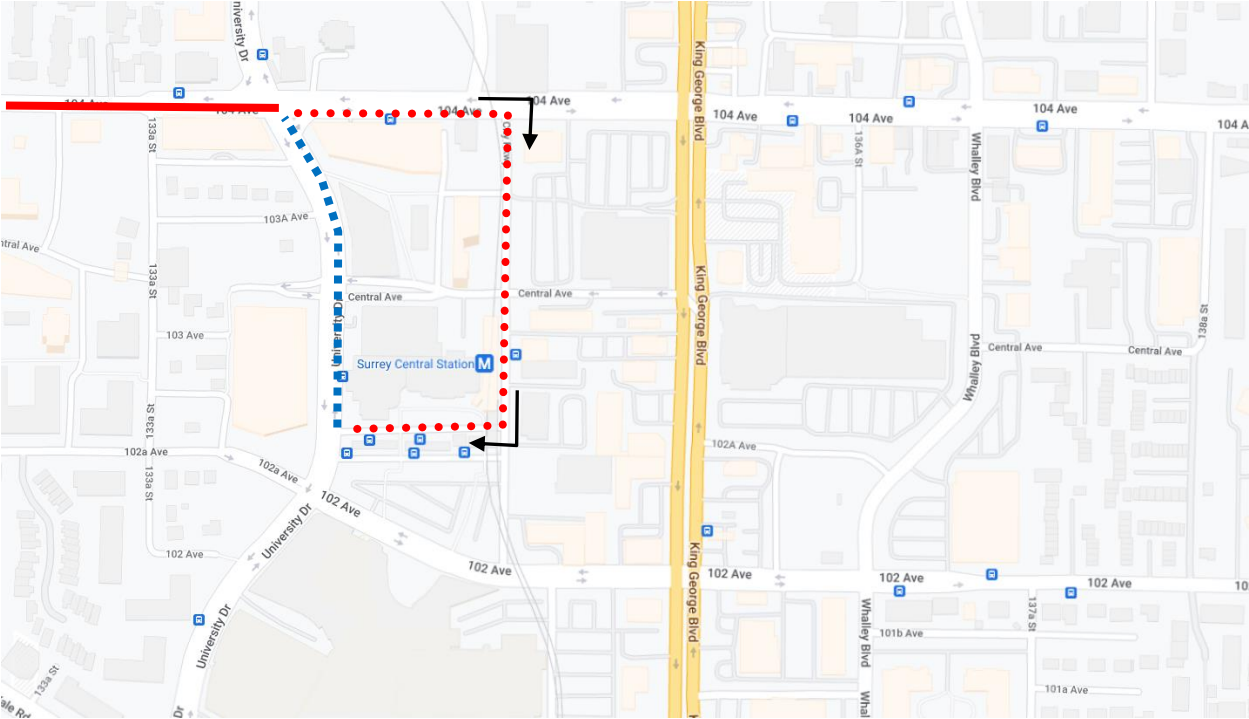

Party for the Planet Detour Map

373 Surrey Central Station: Regular route to 104 Ave and University Dr, via 104 Ave, City Parkway, into Surrey Central Station.

Regular route	
Portion missed	
Detour portion	