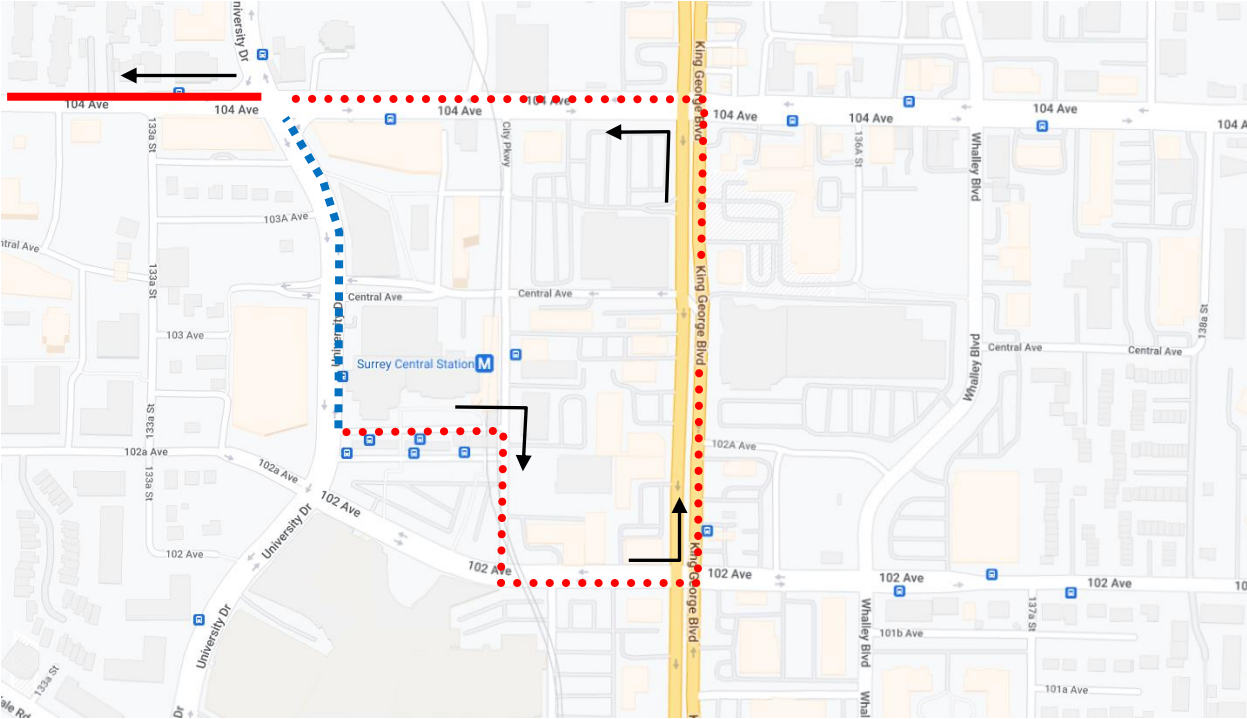

Party for the Planet Detour Map

373 Guildford: From Surrey Central Station, via City Parkway, 102 Ave, King George Blvd, 104 Ave, resume regular route.

Regular route	
Portion missed	
Detour portion	