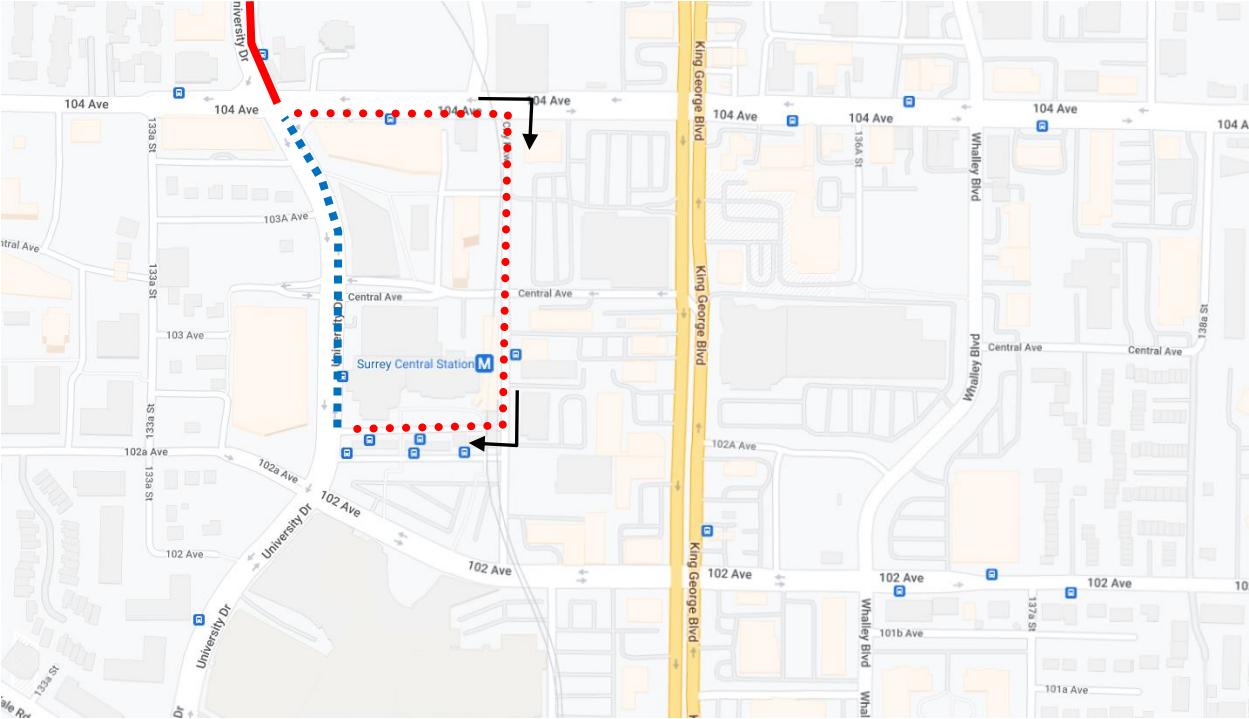

Party for the Planet Detour Map

371 Surrey Central Station: Regular route to University Dr and 104 Ave, via 104 Ave, City Parkway, into Surrey Central Station.

Regular route	
Portion missed	
Detour portion	