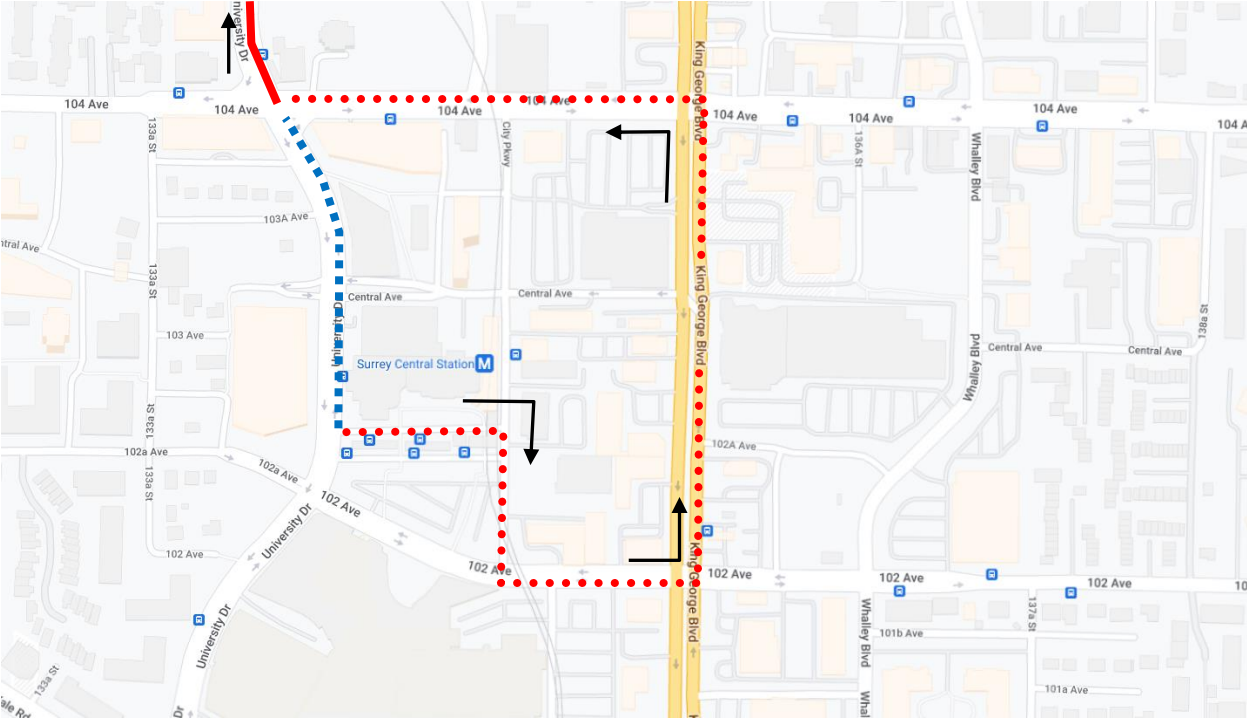

Party for the Planet Detour Map

371 Scott Road Station: From Surrey Central Station, via City Parkway, 102 Ave, King George Blvd, 104 Ave, University Dr, resume regular route.

Regular route	
Portion missed	
Detour portion	