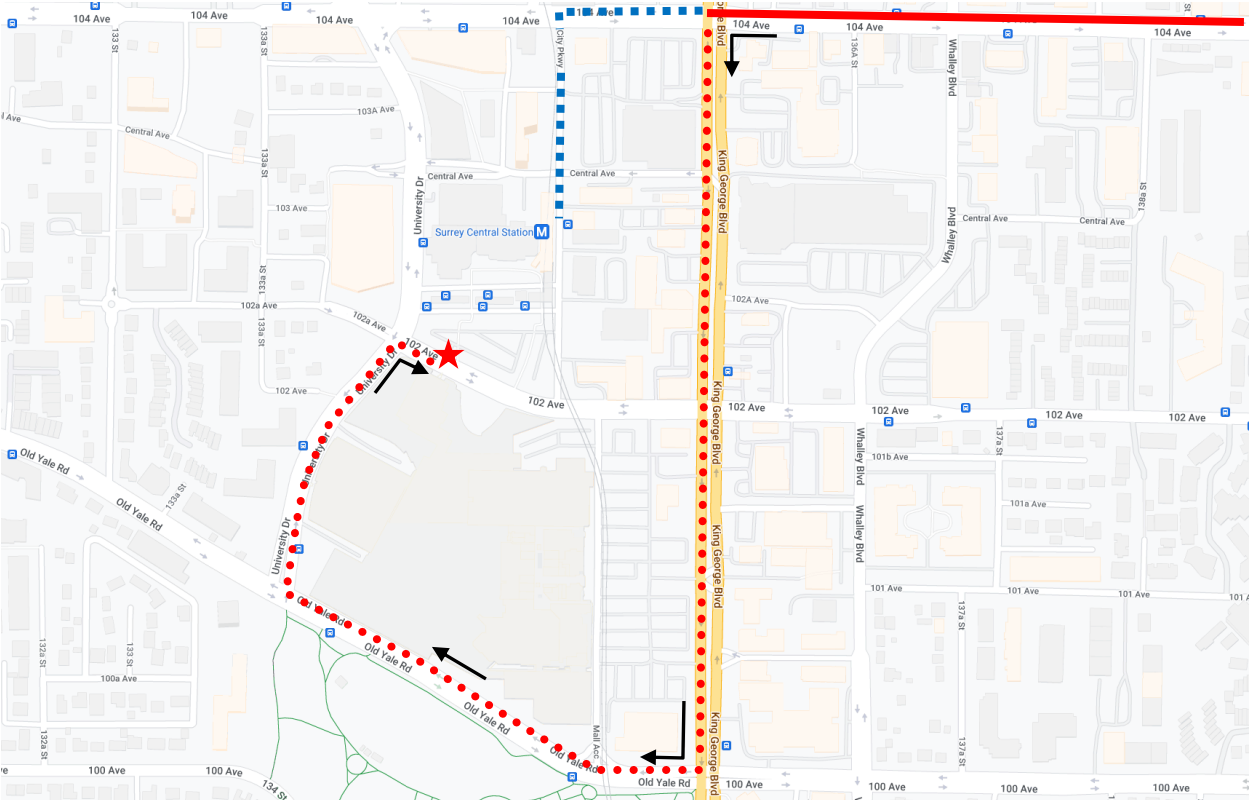

# Party for the Planet Detour Map

**337 Surrey Central Station:** Regular route to 104 Ave and King George, then King George, Old Yale, University, 102 Ave to temporary terminus.

Regular route	
Portion missed	
Detour portion	
Temp Terminus	