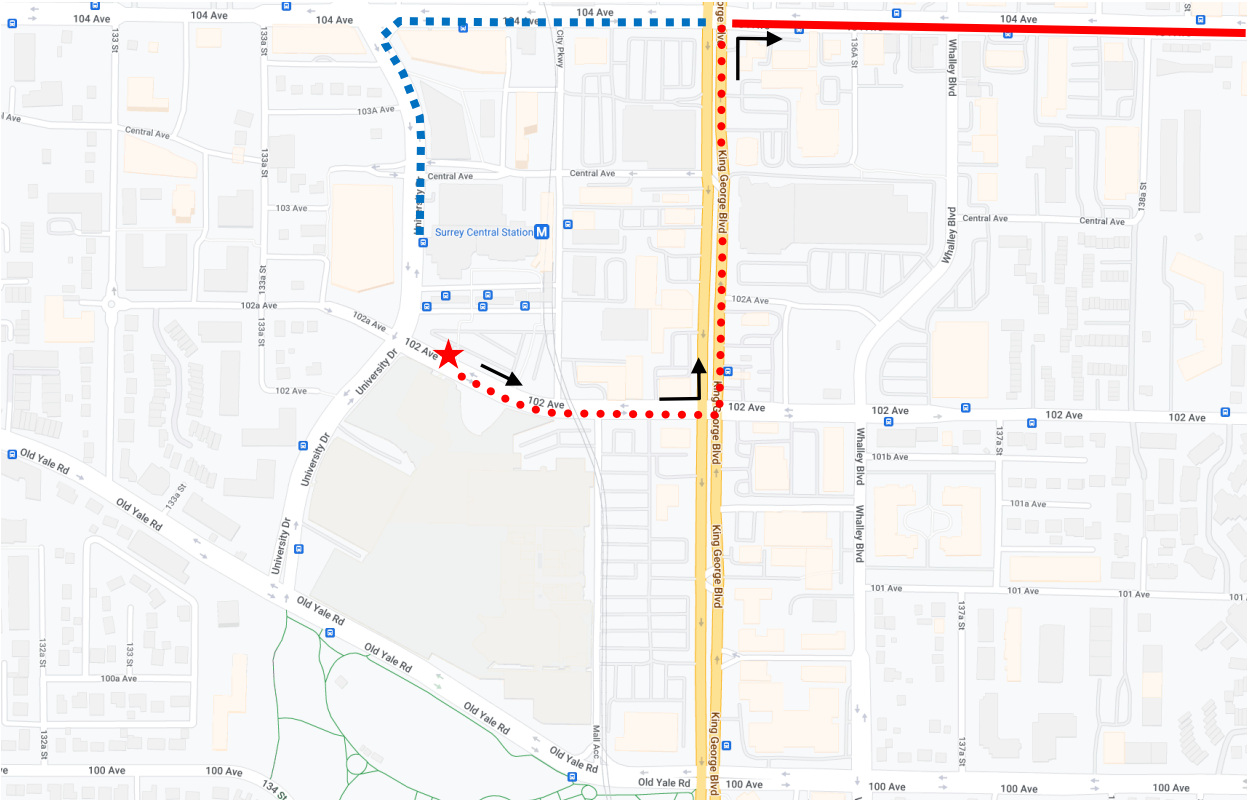

Party for the Planet Detour Map

337 Fraser Heights/Guildford: From temporary terminus, continue via 102 Ave, King George Blvd, 104 Ave, resume regular route.

Regular route	
Portion missed	
Detour portion	
Temp Terminus	