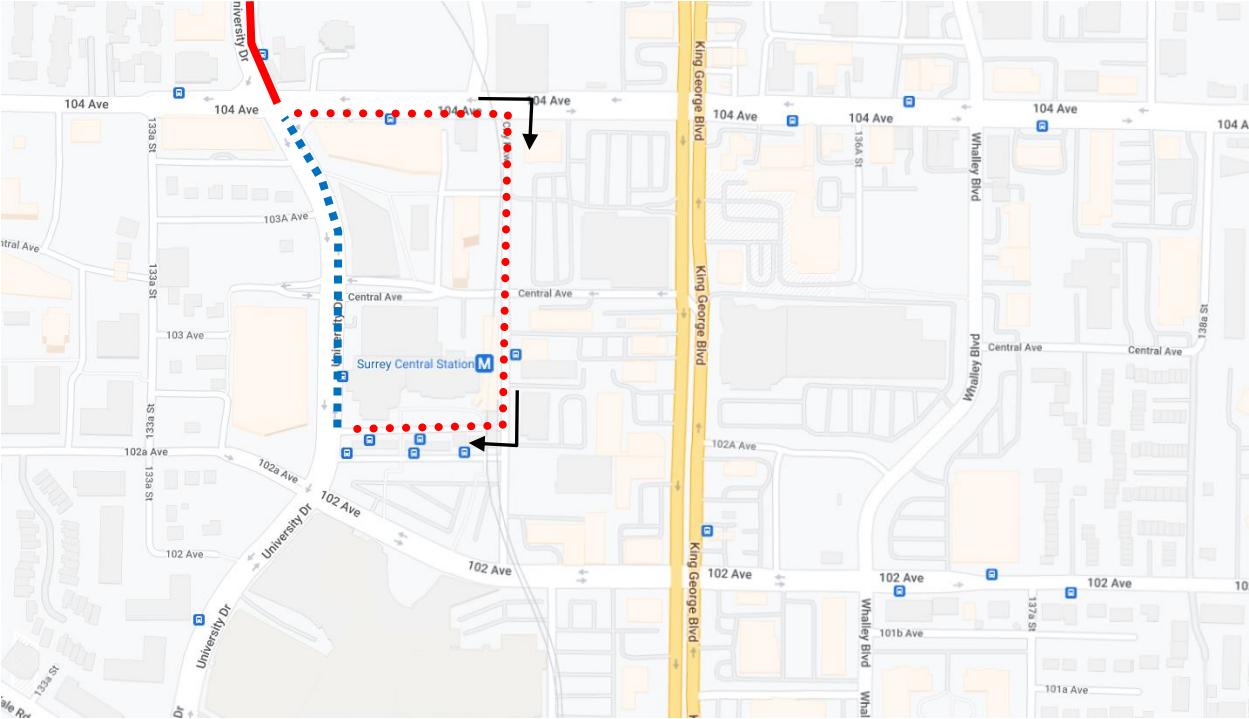

# Party for the Planet Detour Map

**335 Surrey Central Station:** Regular route to University Dr and 104 Ave, via 104 Ave, City Parkway, into Surrey Central Station.

Regular route	
Portion missed	
Detour portion	