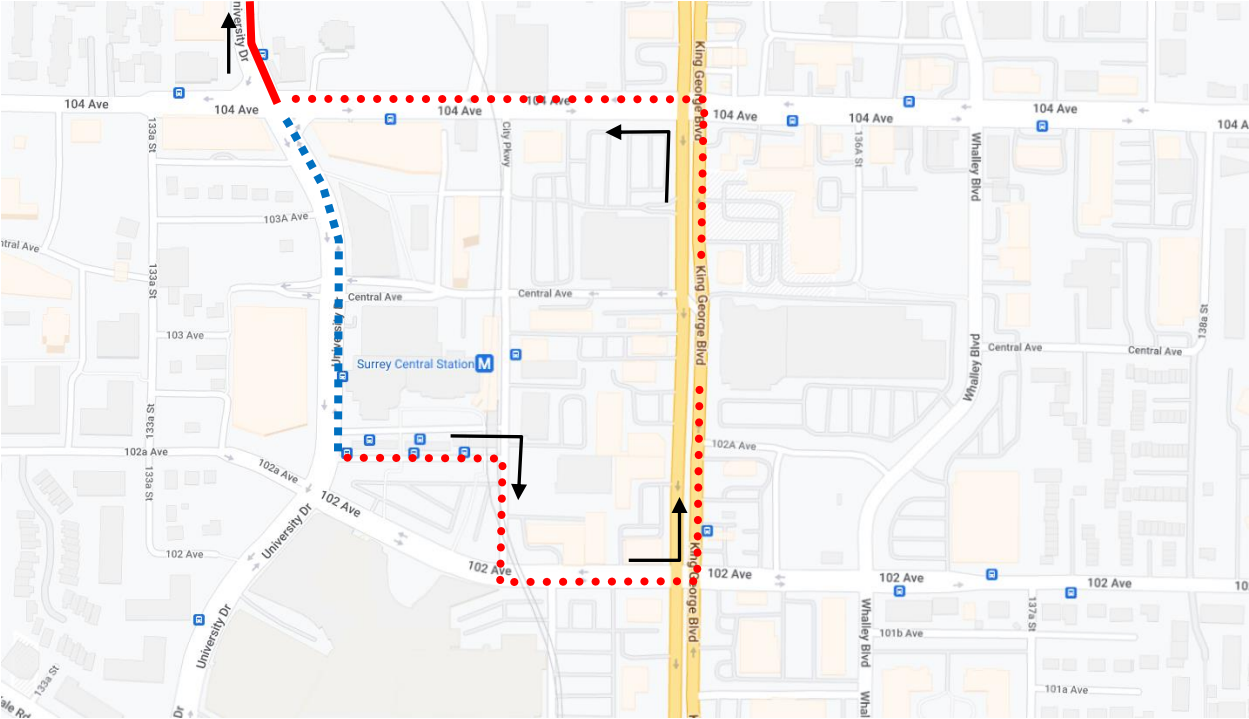

# Party for the Planet Detour Map

**335 Newton Exchange:** From Surrey Central Station, via City Parkway, 102 Ave, King George Blvd, 104 Ave, University Dr, resume regular route.

Regular route	
Portion missed	
Detour portion	