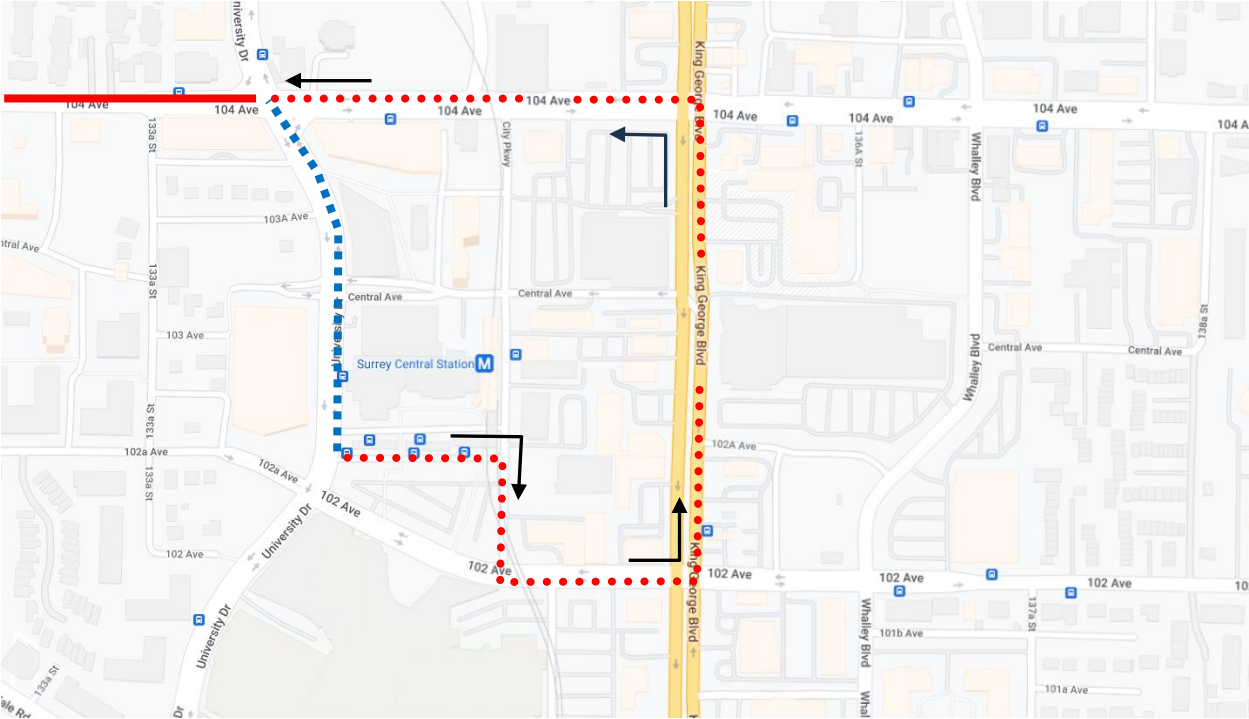

Party for the Planet Detour Map

324 Newton Exchange: From Surrey Central Station, via City Parkway, 102 Ave, King George Blvd, 104 Ave, resume regular route.

Regular route	
Portion missed	
Detour portion	