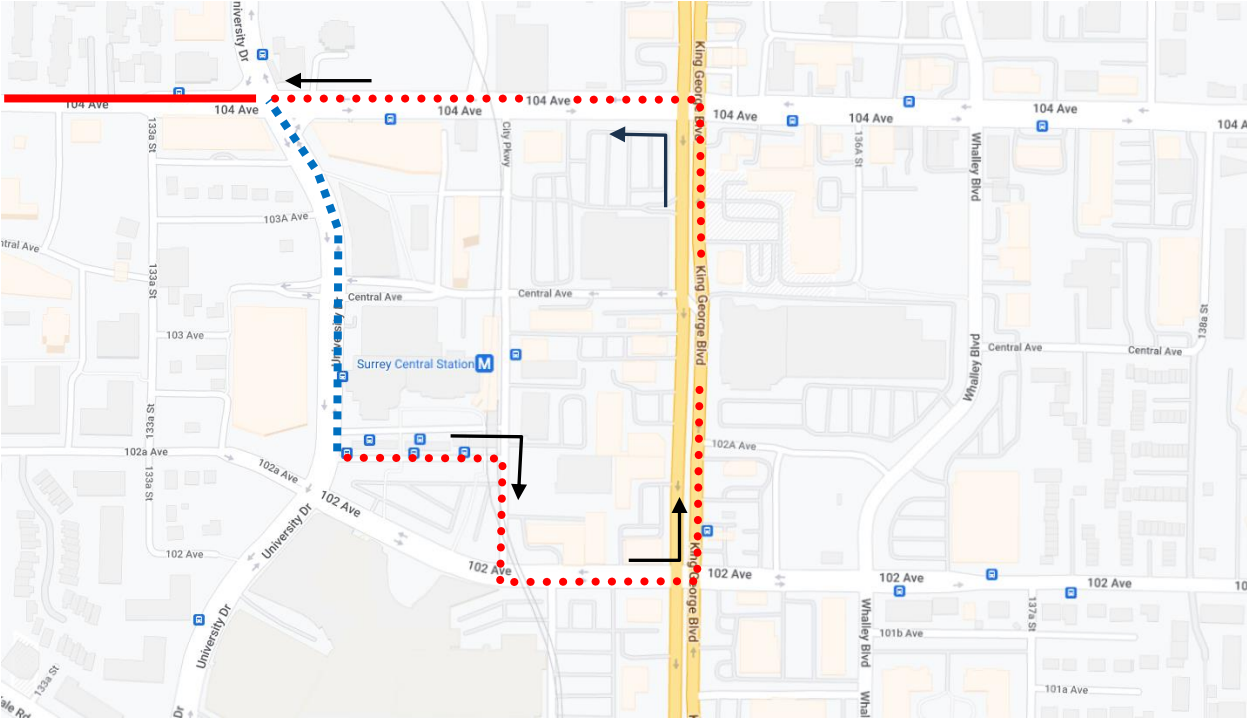

Party for the Planet Detour Map

323 Newton Exchange: From Surrey Central Station, via City Parkway, 102 Ave, King George Blvd, 104 Ave, resume regular route.

Regular route	
Portion missed	
Detour portion	