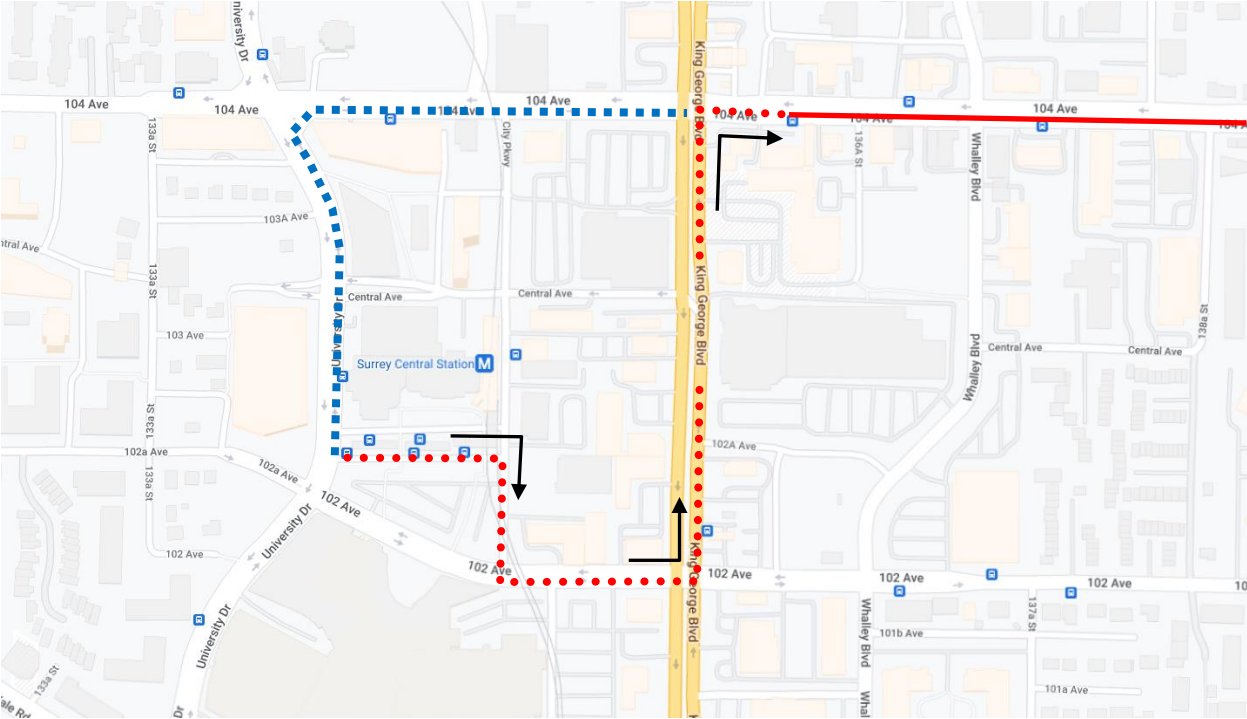

Party for the Planet Detour Map

320 Fleetwood/Langley Centre: From Surrey Central Station, via City Parkway, 102 Ave, King George Blvd, 104 Ave, resume regular route.

Regular route	
Portion missed	
Detour portion	