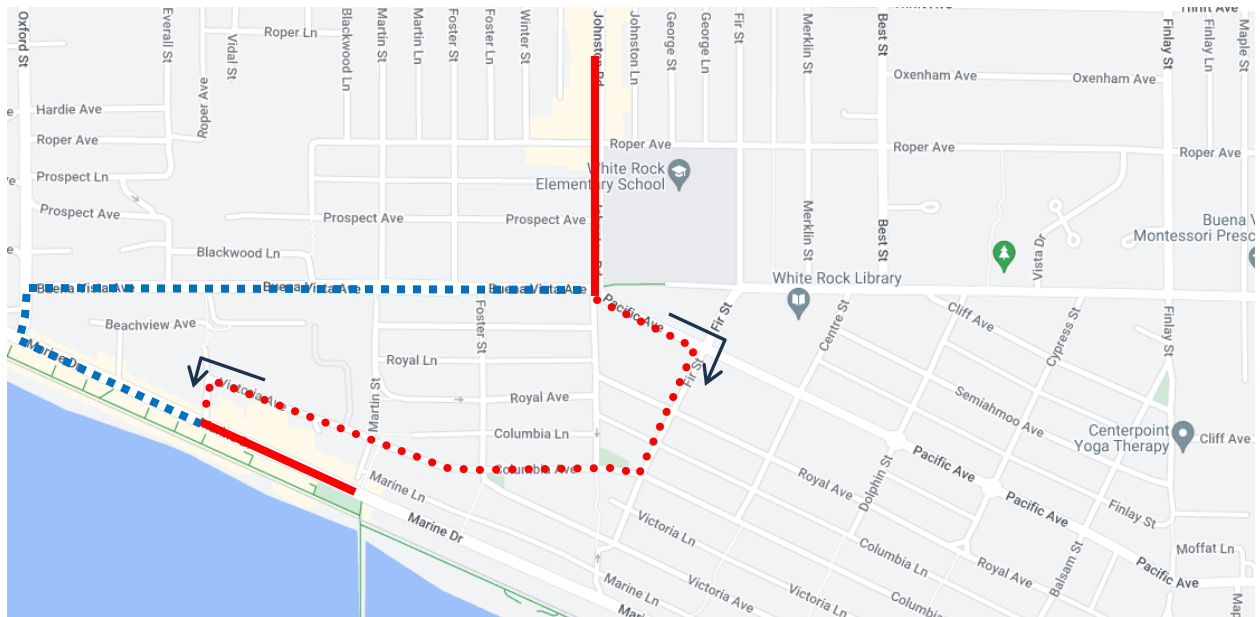

Oxford Hill Climb Detour Map

362 Seaside: Regular route to Johnston & Buena Vista then Pacific, Fir, Columbia, Victoria, Vidal, Marine Dr resume regular route.

Regular route	
Portion missed	
Detour portion	