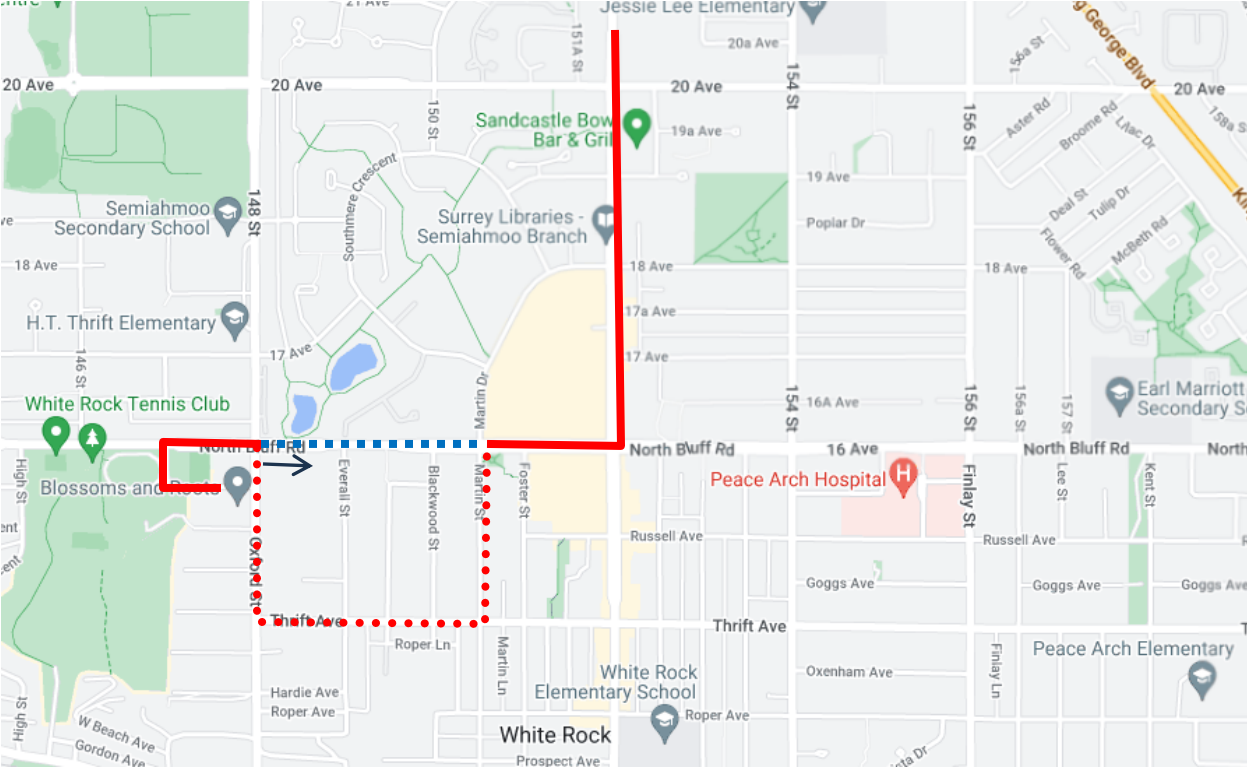

Oxford Hill Climb Detour Map

351 Bridgeport Station: Regular route to 16 Ave & Oxford then continue 16 Ave, Johnston resume regular route.

Regular route	
Portion missed	
Detour portion	