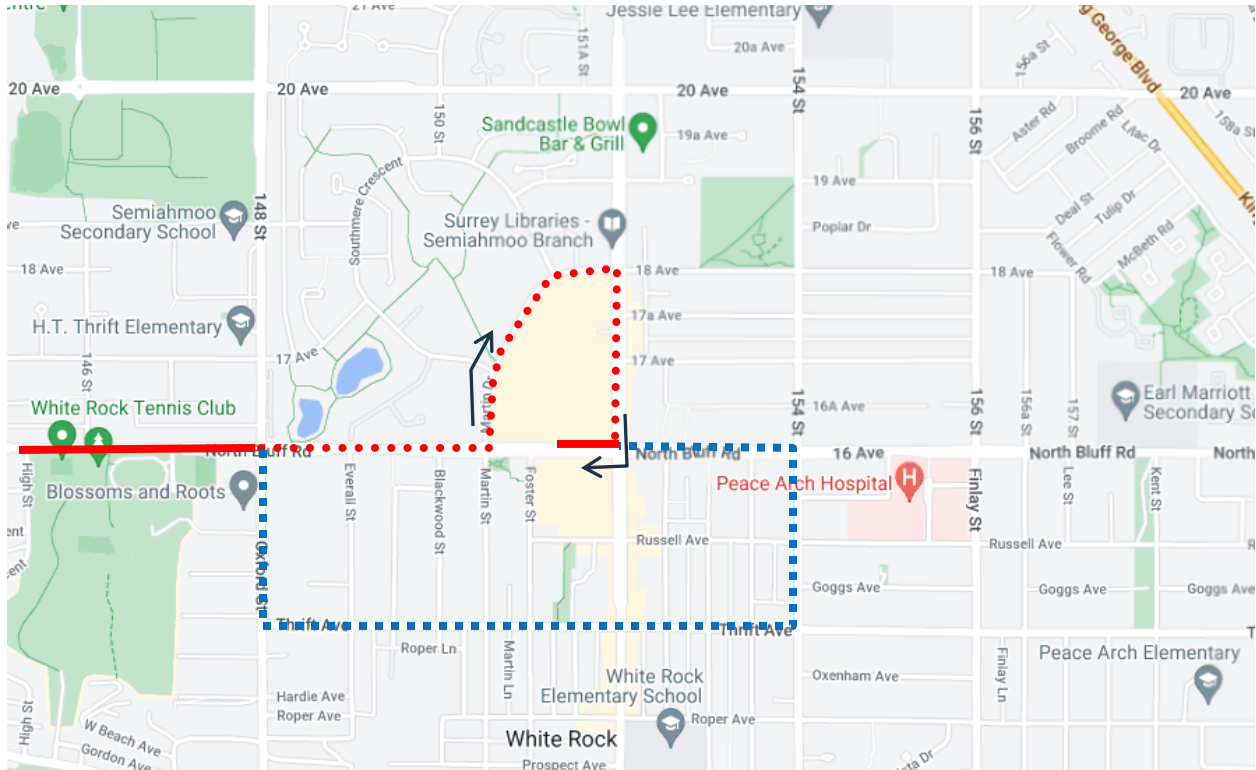

Oxford Hill Climb Detour Map

350 White Rock Centre: Regular route to 16 Ave & 148 St then continue 16 Ave, Martin, 152 St, North Bluff resume regular route.

Regular route	
Portion missed	
Detour portion	