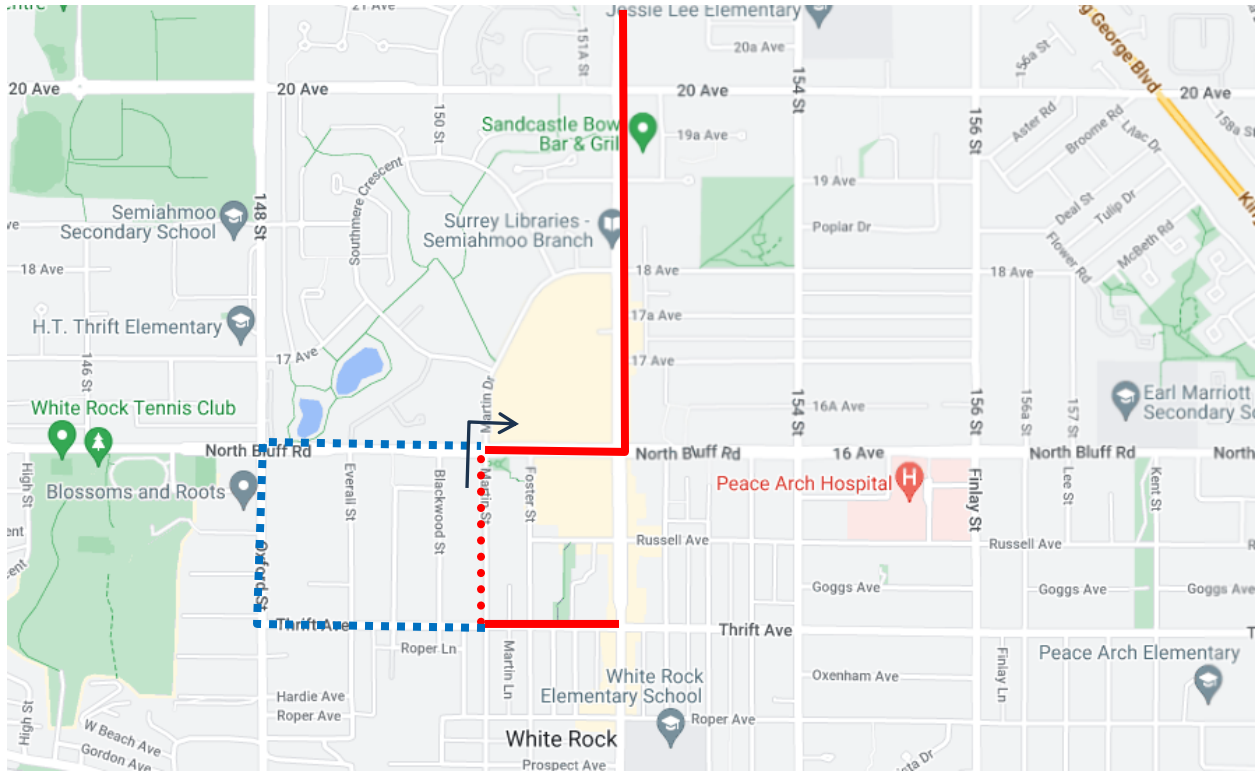

# Oxford Hill Climb Detour Map

**321 Surrey Central Station:** Regular route Thrift & Martin then via Martin, 16 Ave resume regular route.

Regular route	
Portion missed	
Detour portion	