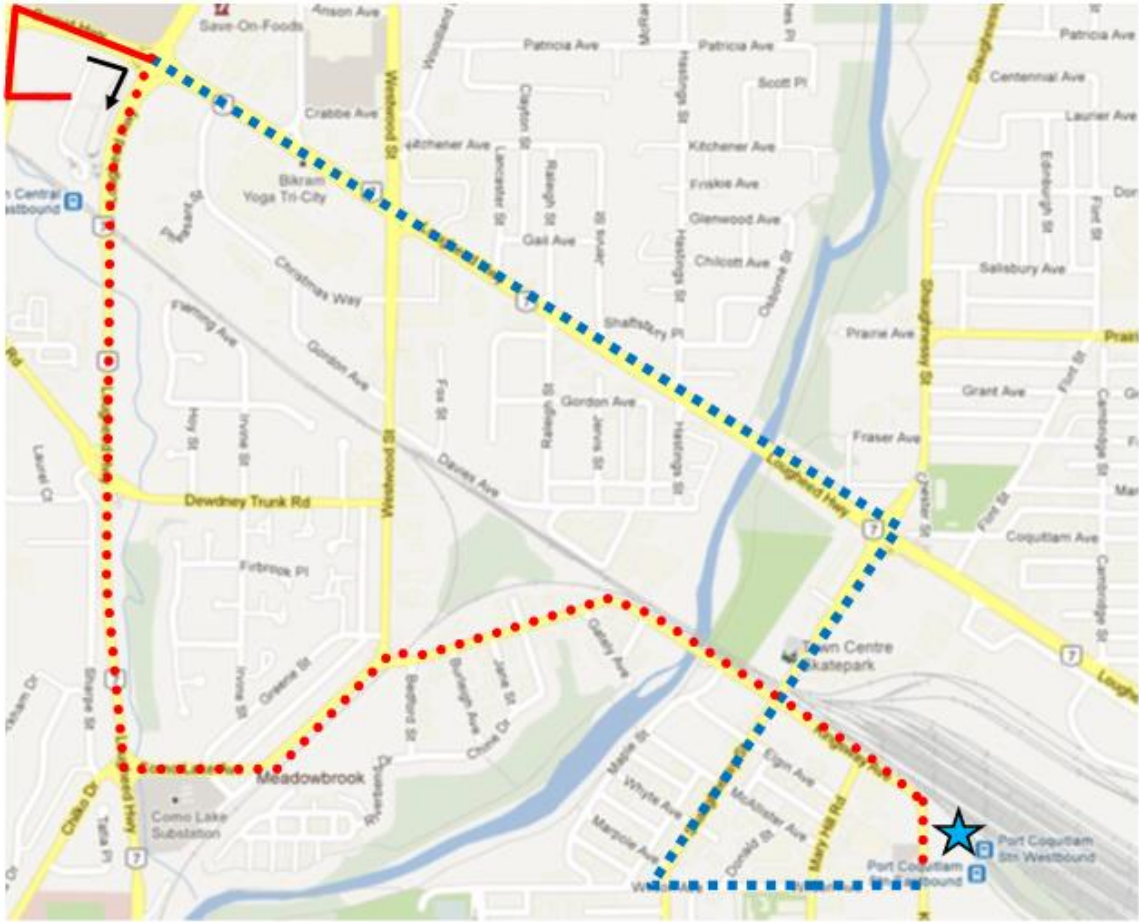

May Day Detour Map

160 Port Coquitlam: From Coquitlam Station via Lougheed Hwy, Como Lake continue Westwood, Kingsway to Port Coquitlam Station

Regular route	
Portion missed	
Detour portion	