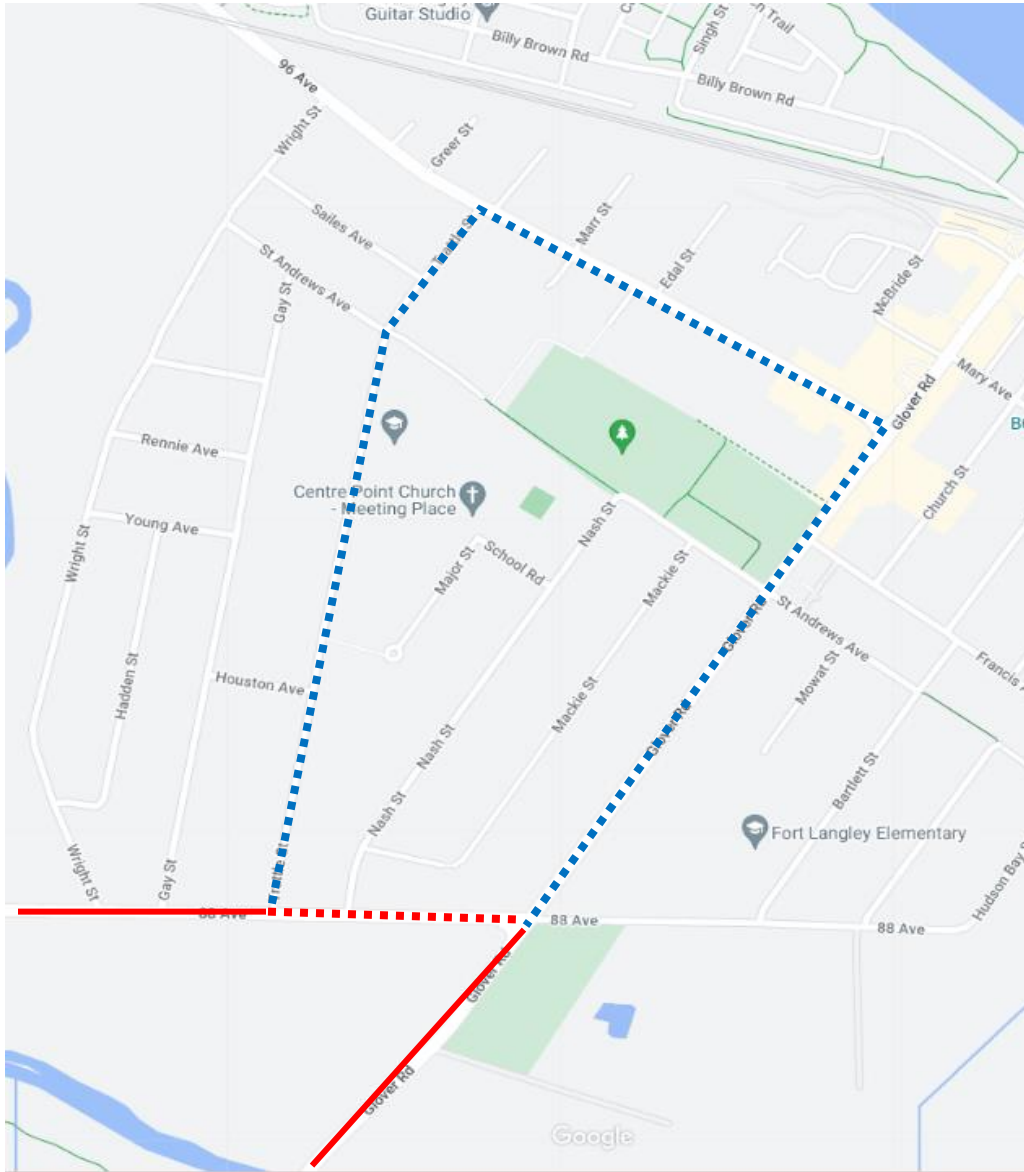

Event Detour Map

562 Langley Centre: Regular route to 88 Ave at Trattle St, then via 88 Ave, Glover Rd resume regular route due to parade.

Regular route	
Portion missed	
Detour portion	