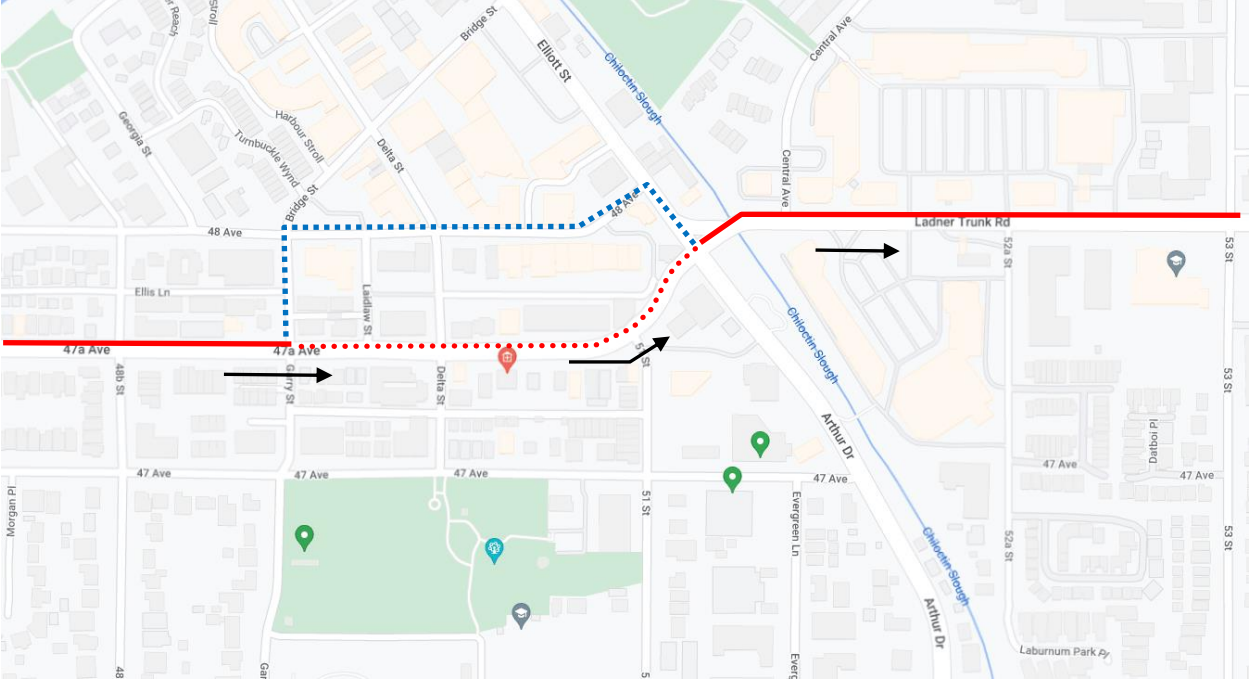

Ladner Village Market Detour Map

616 Ladner Exchange: Regular route to 47A Ave & Garry, then continue 47A, Ladner Trunk, regular route.

Regular route	
Portion missed	
Detour portion	