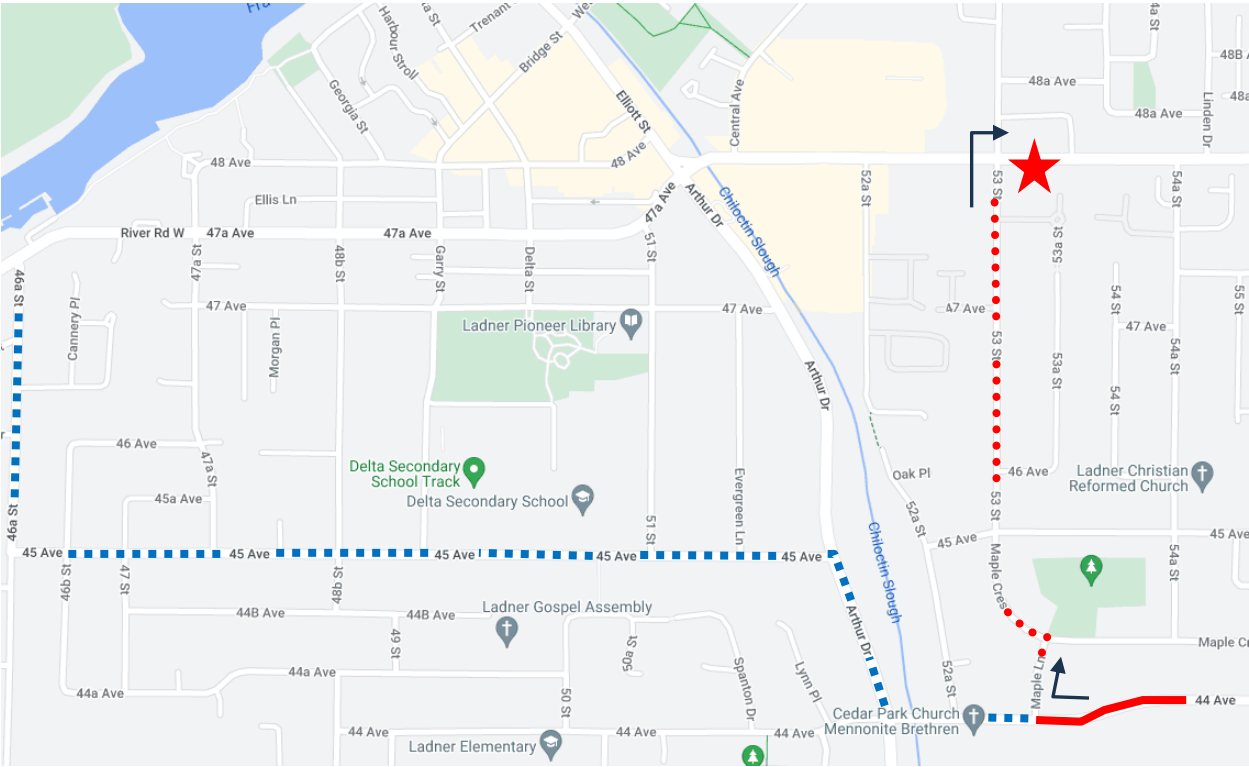

# Ladner May Days Parade Detour Map

**616 Ladner South:** Regular route to 44 Ave & Maple Ln, then Maple Ln, Maple Cres, continue 53 St, Ladner Trunk, to temporary terminus at Ladner Trunk & 53 St (stop 57392) due to special event.

Regular route	
Portion missed	
Detour portion	
Temp Terminus	