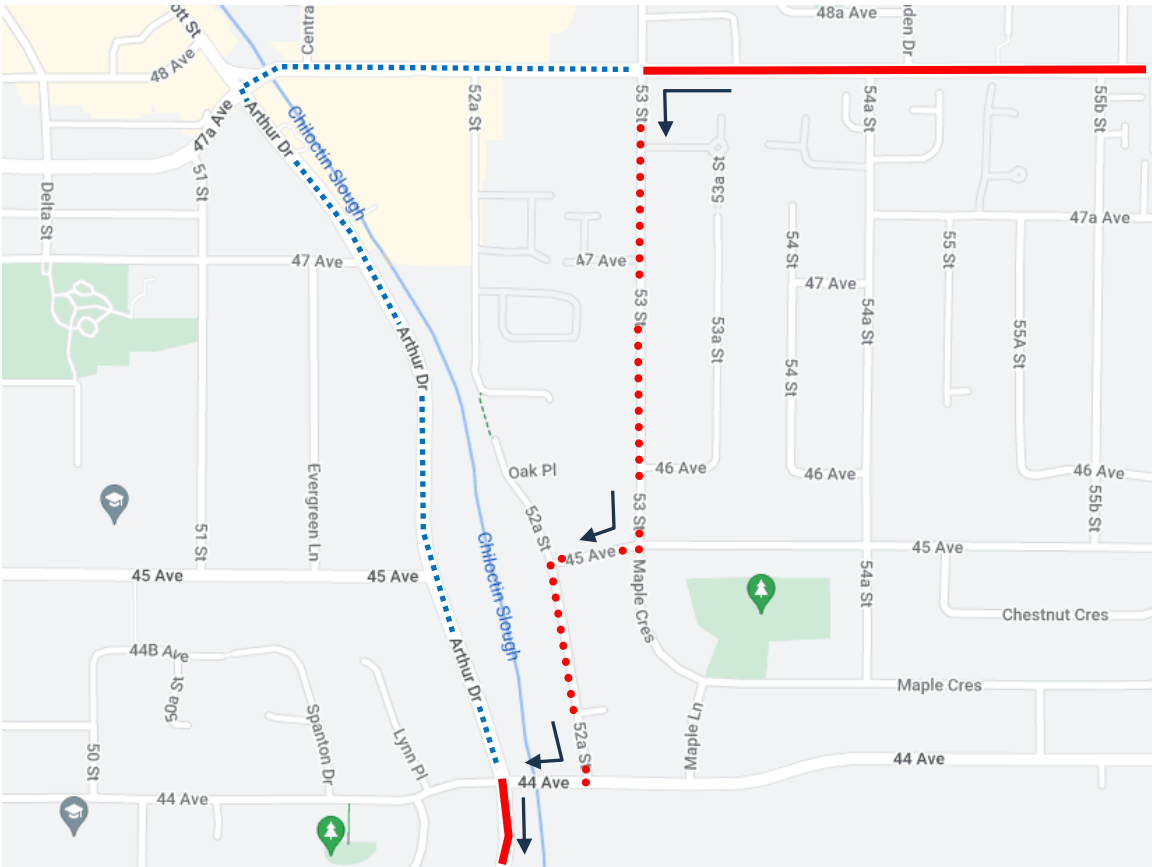

Ladner May Days Parade Detour Map

601 South Delta: Regular route to Ladner Trunk Rd & 53 St, then 53 St, 45 Ave, 52A St, 44 Ave, Arthur Dr, resume regular route due to special event.

Regular route	
Portion missed	
Detour portion	