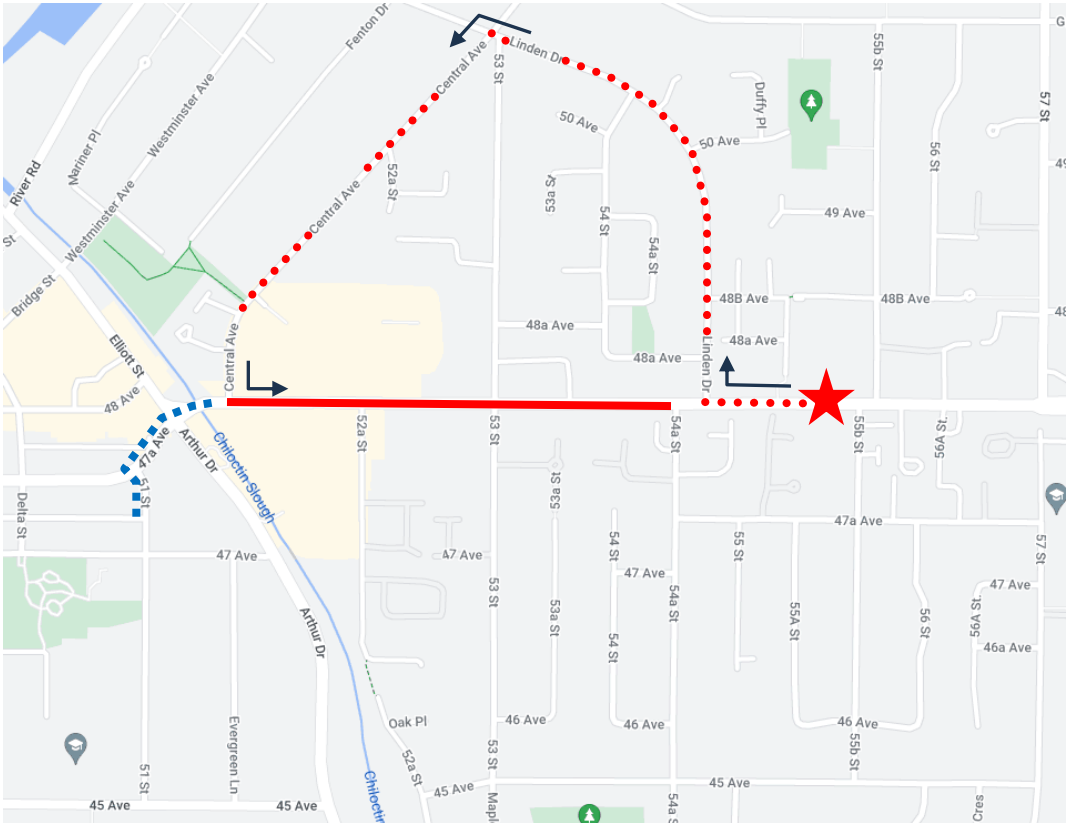

Ladner May Days Parade Detour Map

310 Scottsdale: From temporary terminus at Ladner Trunk & 55B St (stop 57399), then continue Ladner Trunk, Linden, Central, Ladner Trunk, resume regular route due to special event.

Regular route	
Portion missed	
Detour portion	
Temp Terminus	