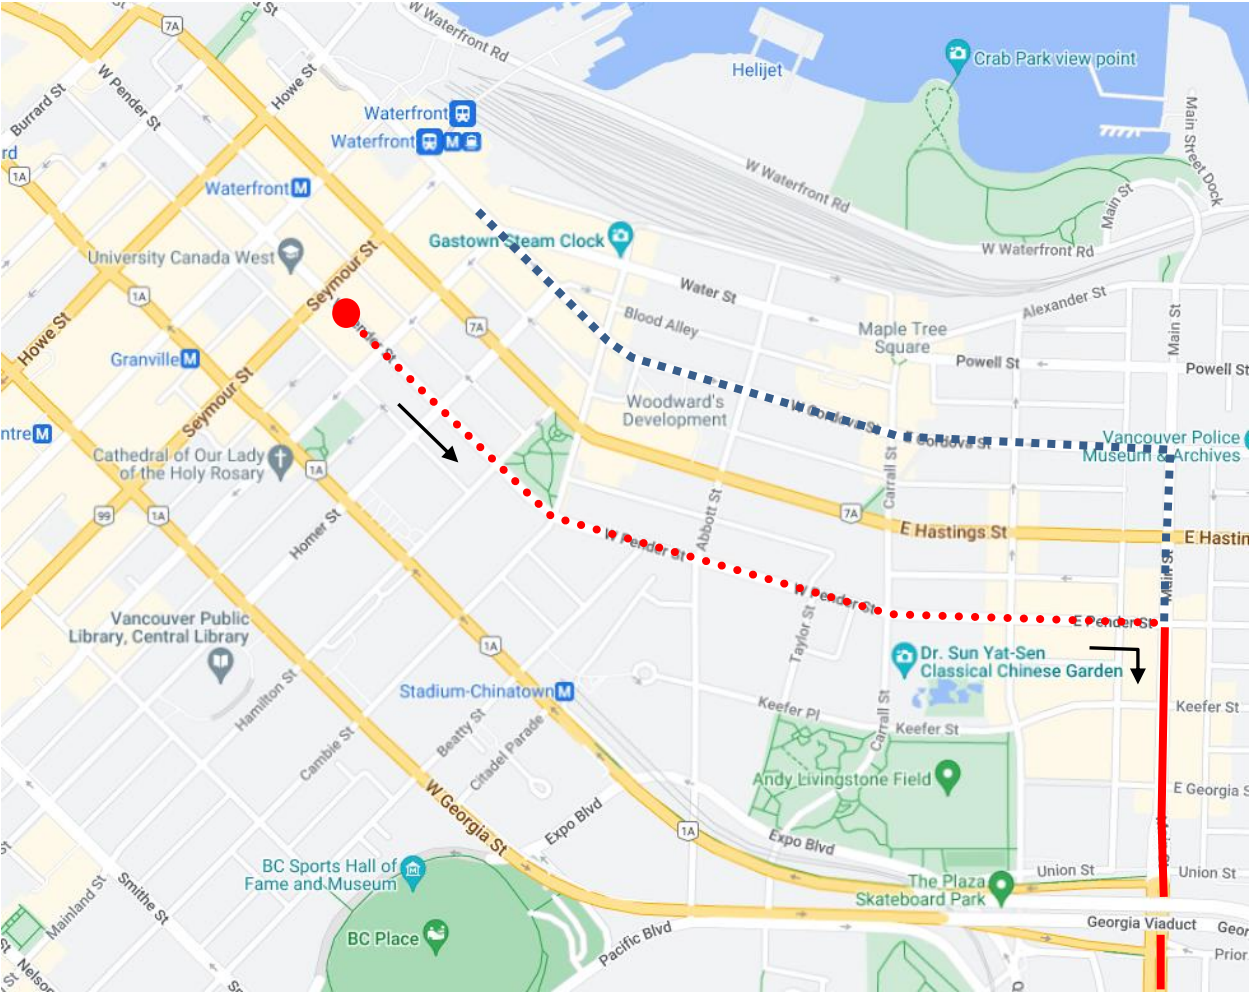

Indigenous Day Festival Detour Map

8 Fraser: From temporary terminus on W Pender & Seymour, continue W Pender, Main St, resume regular route.

Regular route	
Portion missed	
Detour portion	