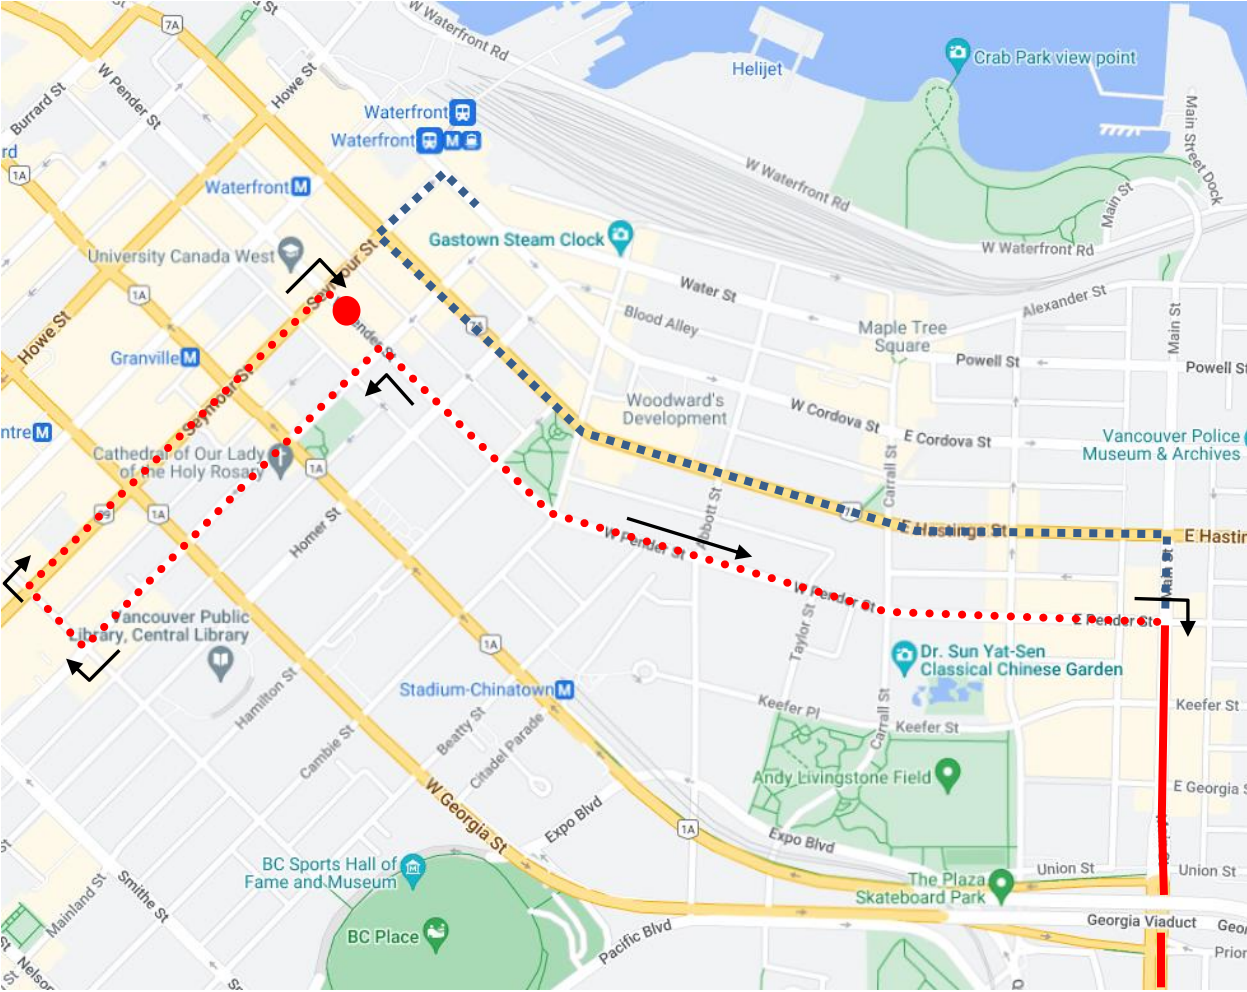

Indigenous Day Festival Detour Map

8 Downtown: Regular route to Main & E Pender, then via Pender, Richards, Robson, Seymour, W Pender to temporary terminus on W Pender at Seymour.

Regular route	
Portion missed	
Detour portion	