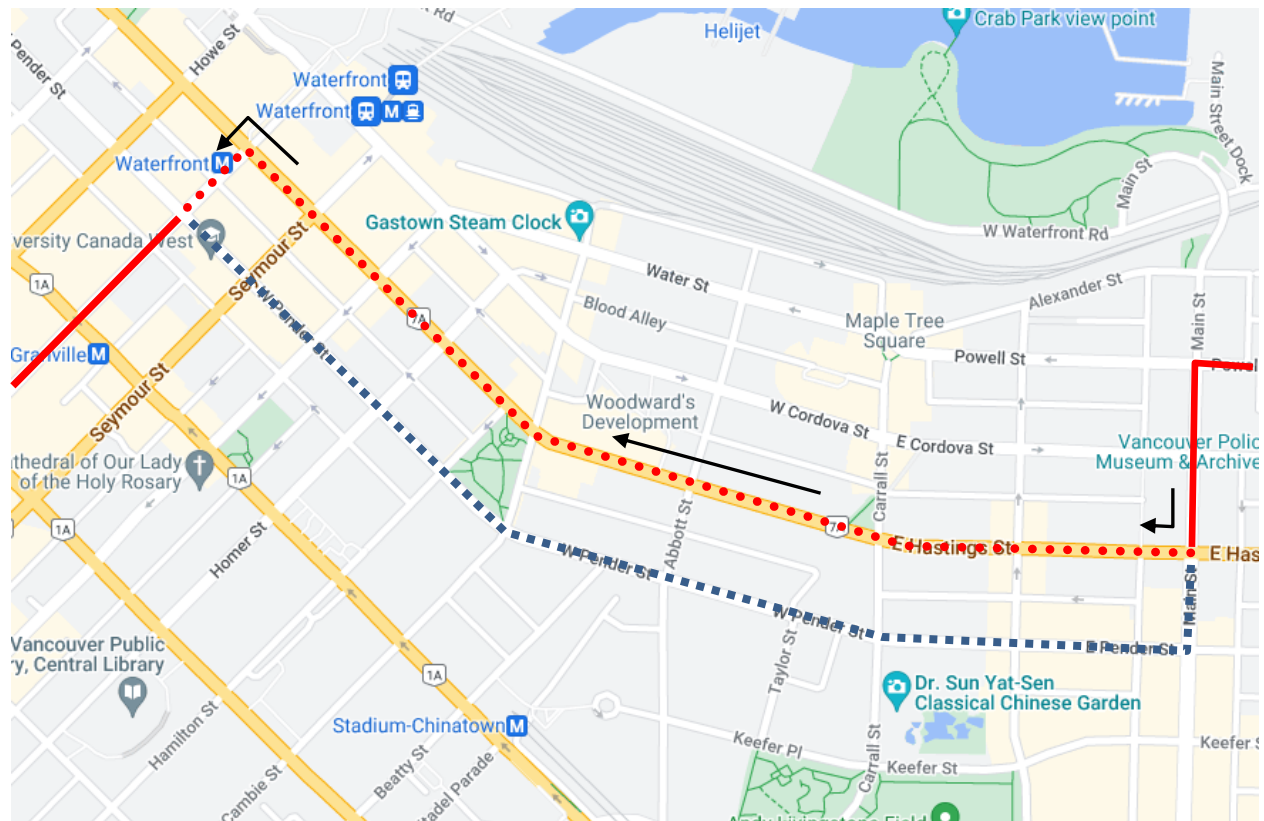

Indigenous Day Festival Detour Map

7 Dunbar: Regular route to Main & Hastings, then via Hastings, Granville, resume regular route.

Regular route	
Portion missed	
Detour portion	