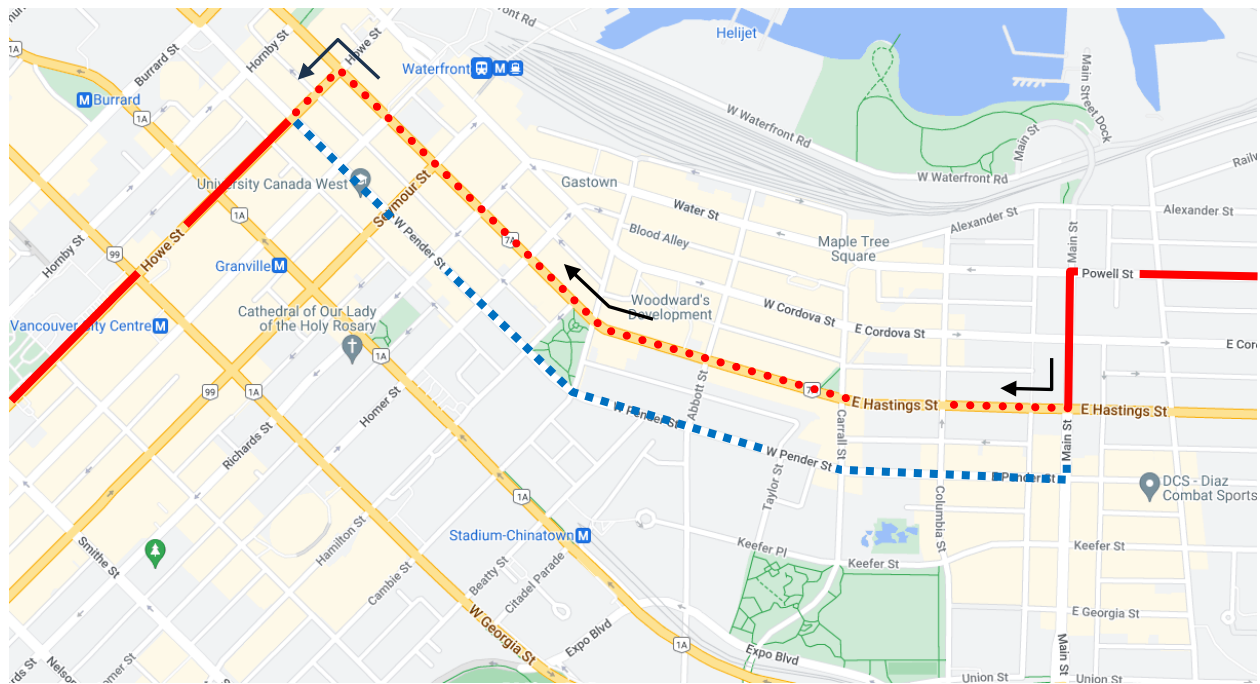

Indigenous Day Festival Detour Map

211 Burrard Station: Regular route to Main St & Hastings St, then via Hastings St, Howe St, then resume regular route.

Regular route	
Portion missed	
Detour portion	