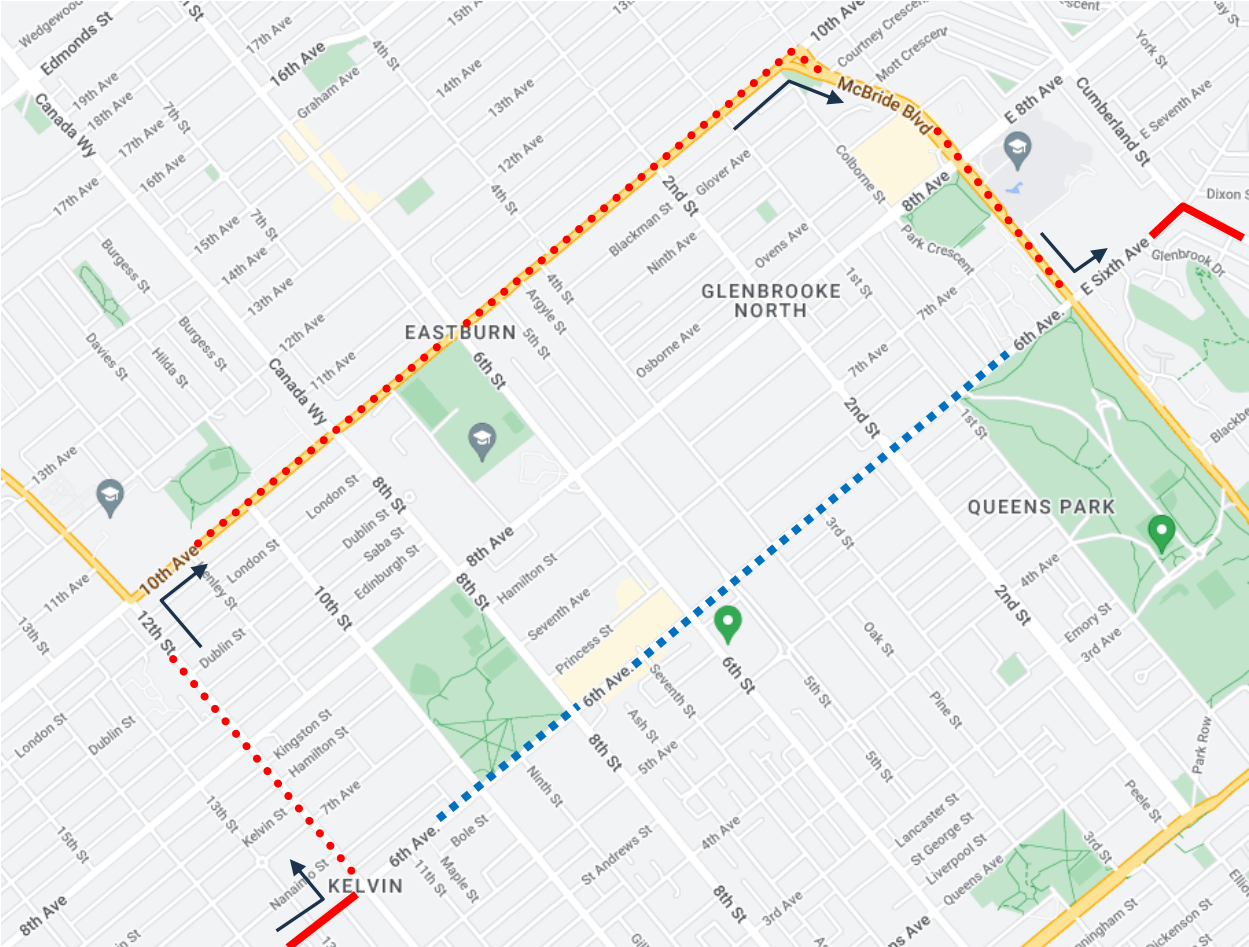

Hyack Festival Parade Detour Map

155 Braid Station: Regular route to 6 Ave & 12 St, then 12 St, 10 Ave, McBride, 8 Ave, Cumberland, resume regular route due to special event.

Regular route	
Portion missed	
Detour portion	