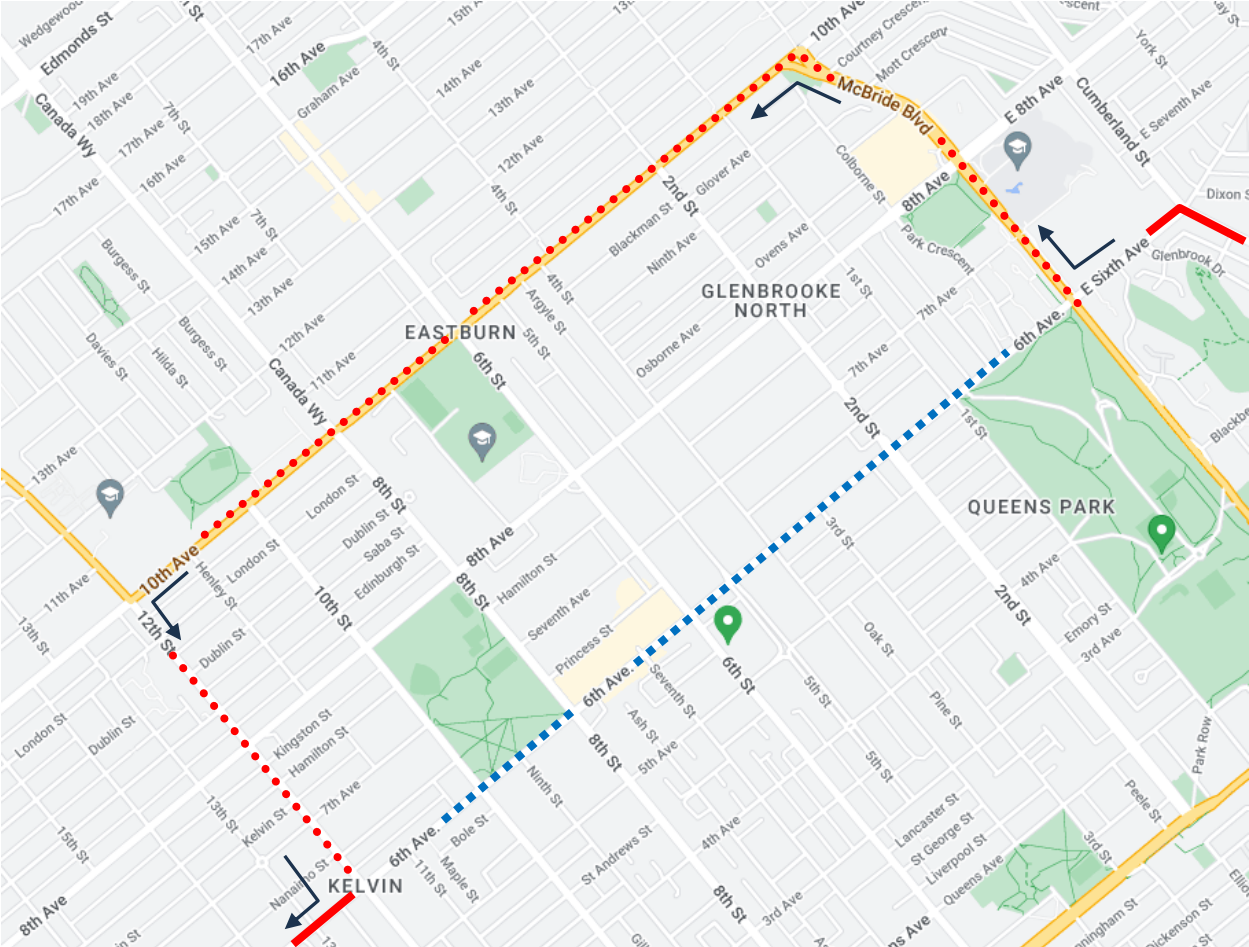

Hyack Festival Parade Detour Map

155 22nd St Station: Regular route to 6 Ave & McBride, then McBride, 10 Ave, 12 St, 6 Ave, resume regular route due to special event.

Regular route	
Portion missed	
Detour portion	