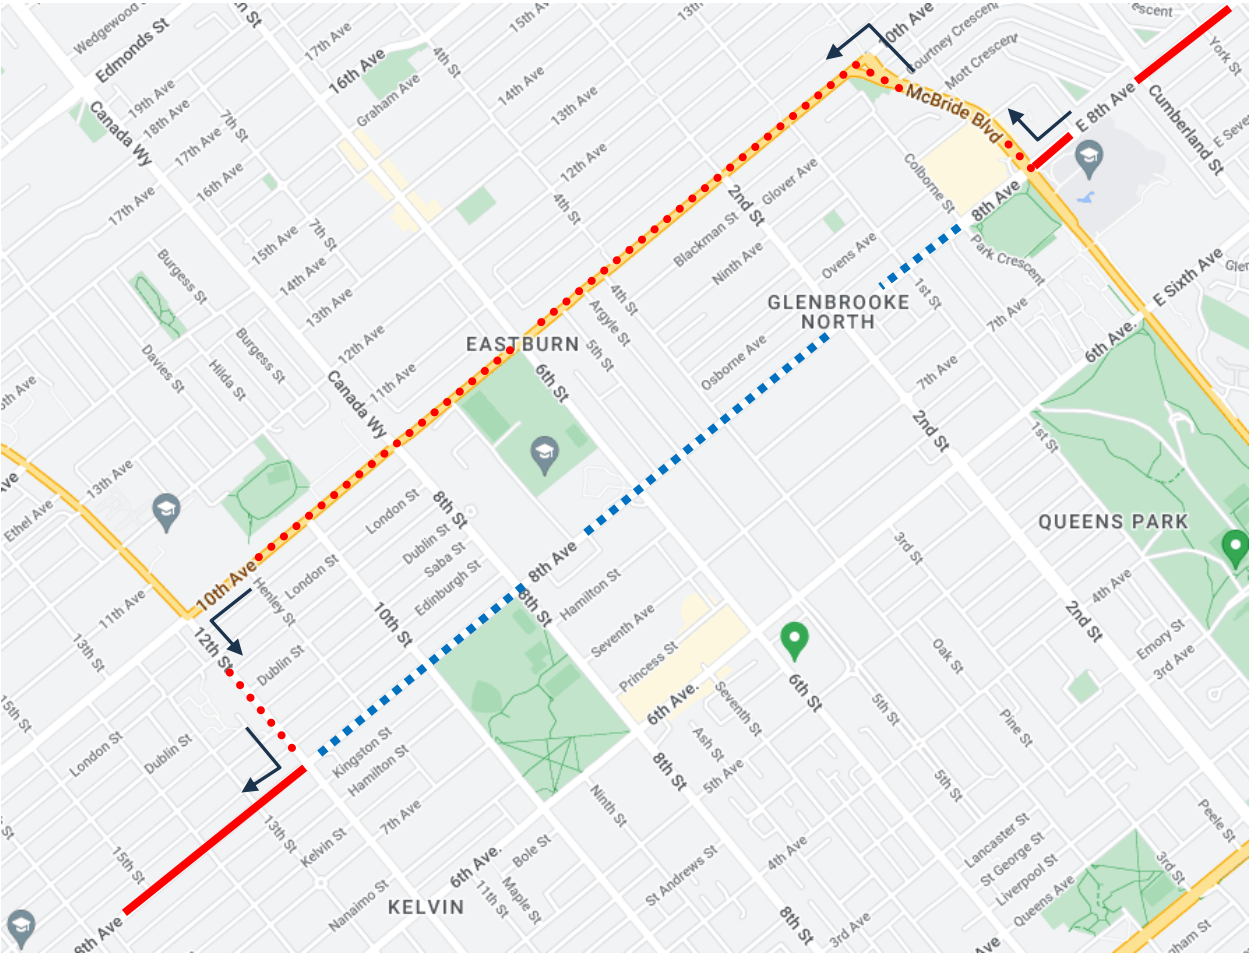

# Hyack Festival Parade Detour Map

**128 22<sup>nd</sup> St Station:** Regular route to 8 Ave & McBride, then McBride, 10 Ave, 12 St, 8 Ave, resume regular route due to special event.

Regular route	
Portion missed	
Detour portion	