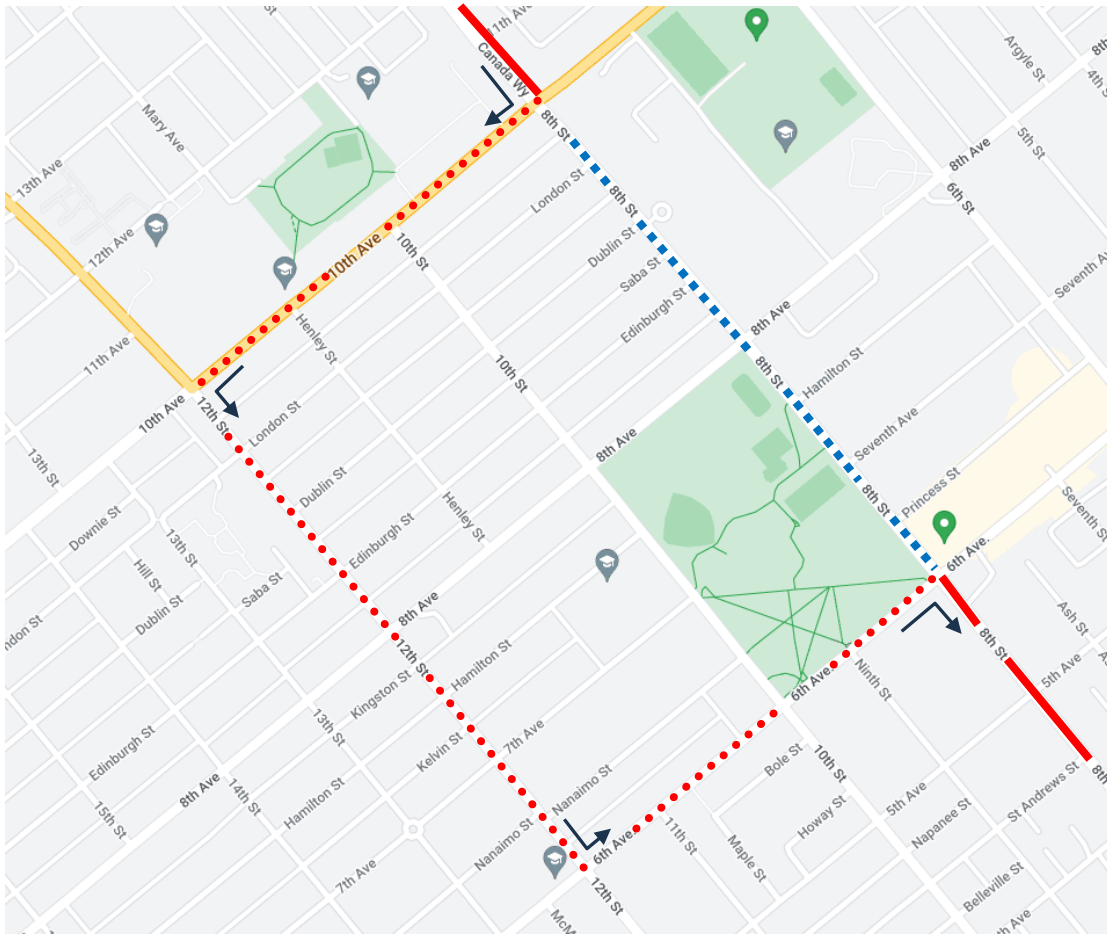

# Hyack Festival Parade Detour Map

**123 New Westminster Station:** Regular route to Canada Way & 10 Ave, then 10 Ave, 12 St, 6 Ave, 8 St, resume regular route due to special event.

Regular route	
Portion missed	
Detour portion	