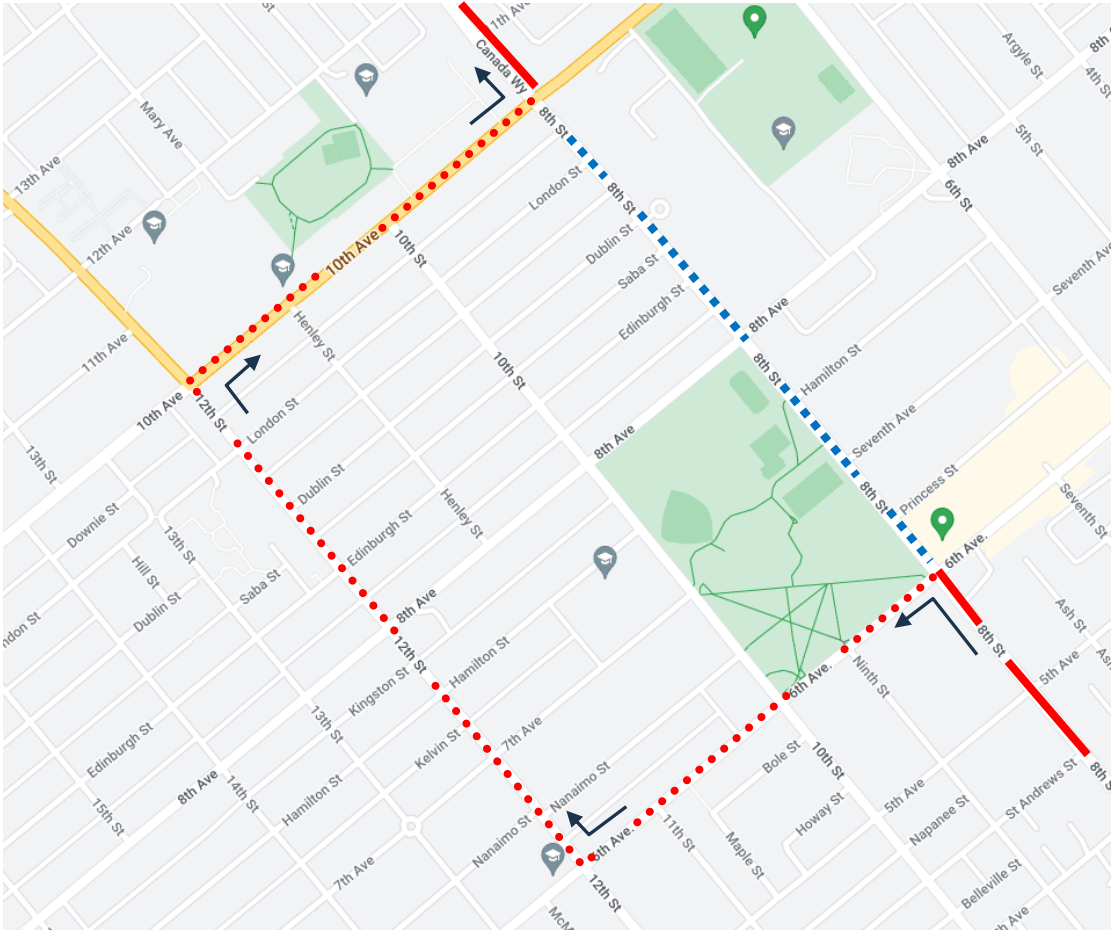

Hyack Festival Parade Detour Map

123 Brentwood Station: Regular route to 8 St & 6 Ave, then 6 Ave, 12 St, 10 Ave, Canada Way, resume regular route due to special event.

Regular route	
Portion missed	
Detour portion	