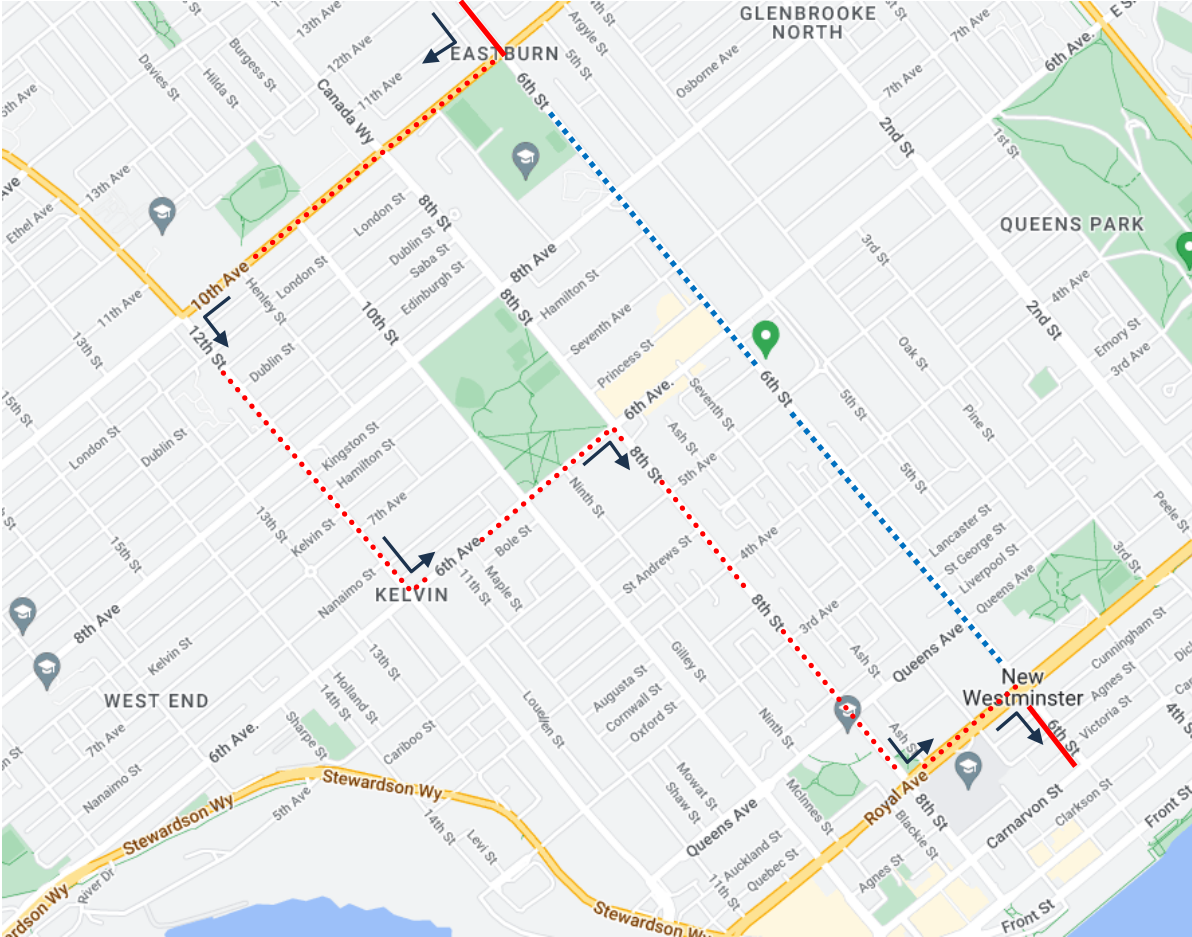

# Hyack Festival Parade Detour Map

**106 New Westminster Station:** Regular route to 6 St & 10 Ave, then 10 Ave, 12 St, 6 Ave, 8 St, Royal Ave, 6 St, resume regular route due to special event.

Regular route	
Portion missed	
Detour portion	