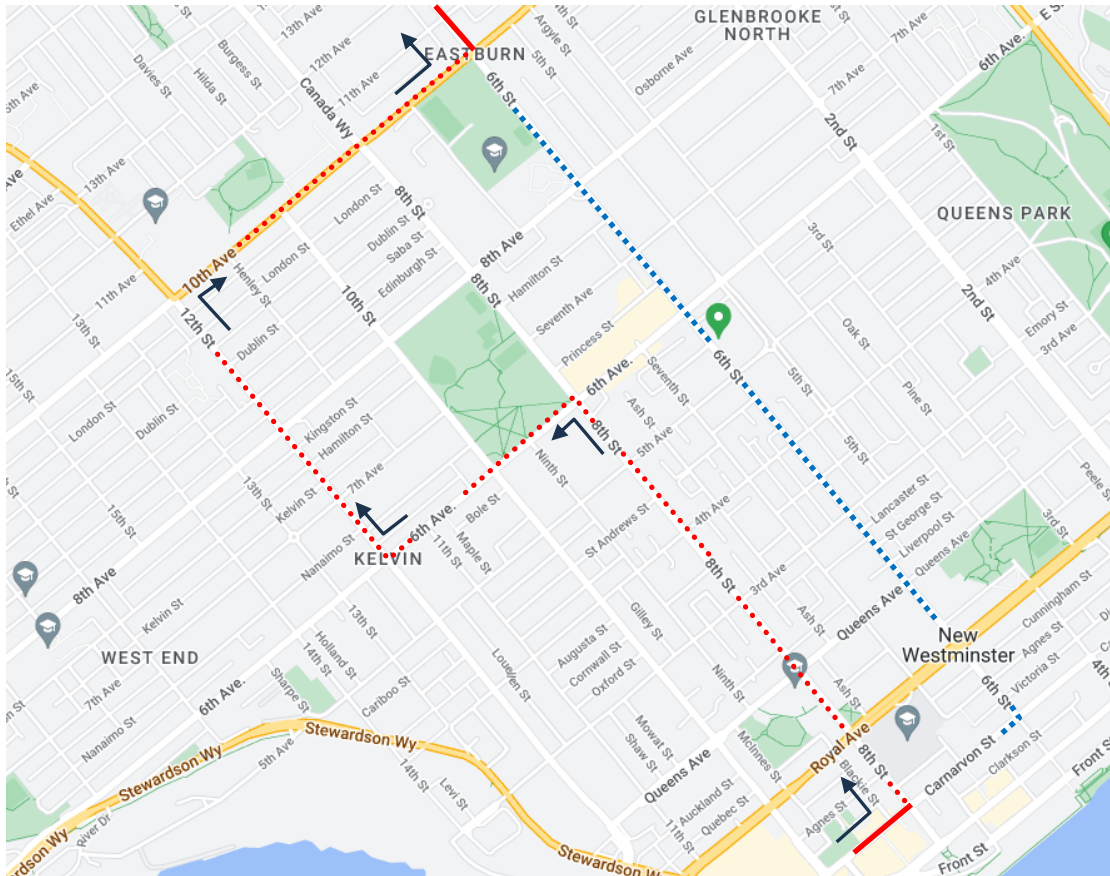

# Hyack Festival Parade Detour Map

**106 Edmonds Station:** Regular route to Carnarvon & 8 St, then 8 St, 6 Ave, 12 St, 10 Ave, 6 St, resume regular route due to special event.

Regular route	
Portion missed	
Detour portion	