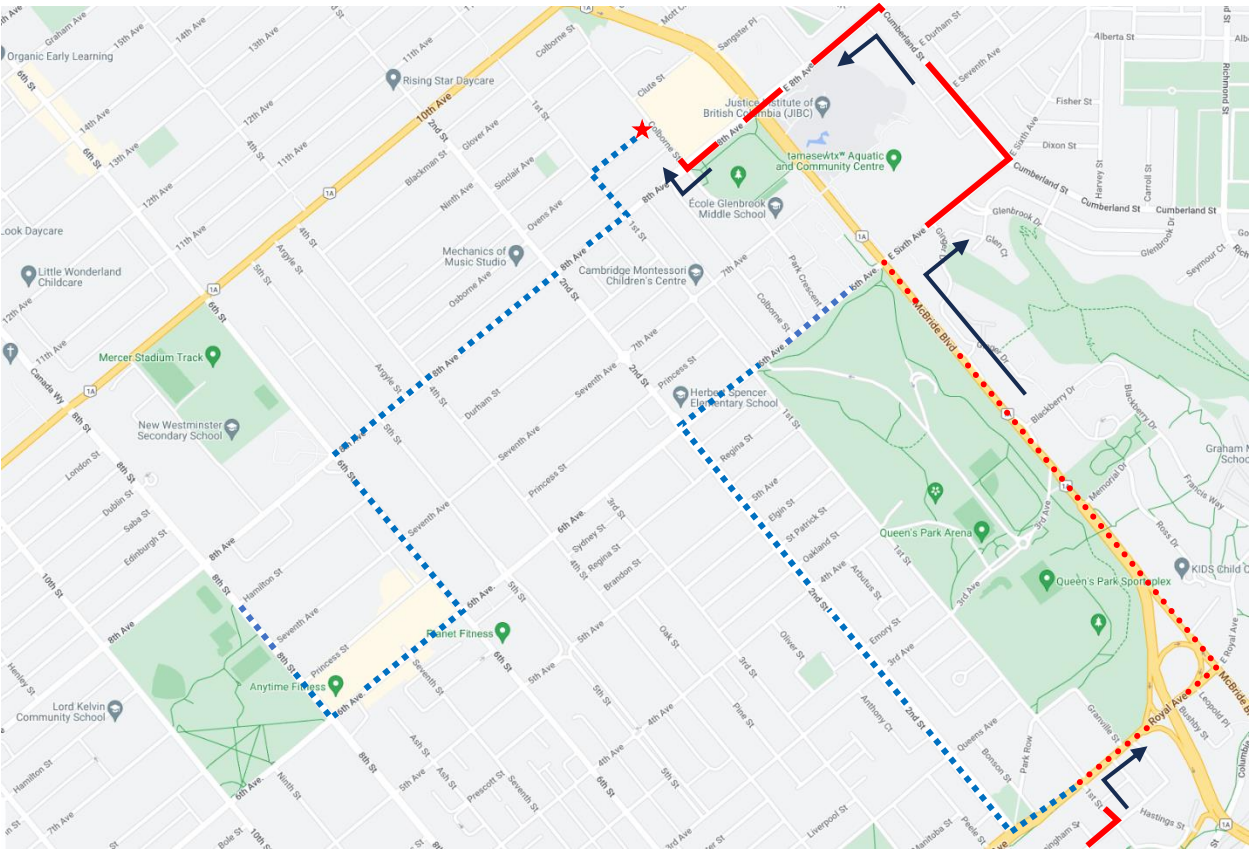

Hyack Festival Parade Detour Map

105 Uptown: Regular route to 1 St & Royal, then Royal, McBride, 6 Ave, resume regular route to temporary terminus at Ovens & Colborne

Regular route	
Portion missed	
Detour portion	
Temp Terminus	