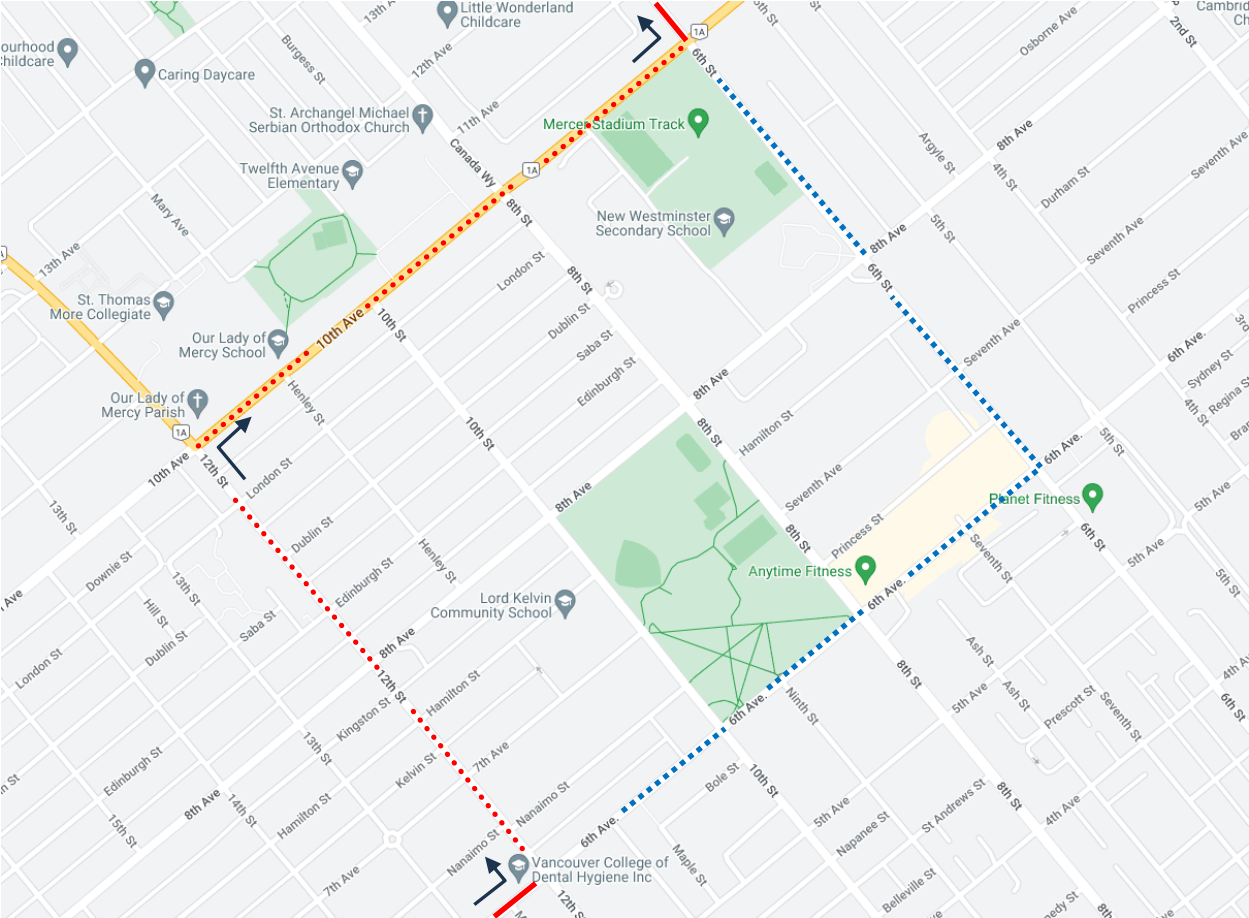

Hyack Festival Parade Detour Map

101 Lougheed Station: Regular route to 6 Ave & 12 St, then 12 St, 10 Ave, 6 St, resume regular route due to special event.

Regular route	
Portion missed	
Detour portion	