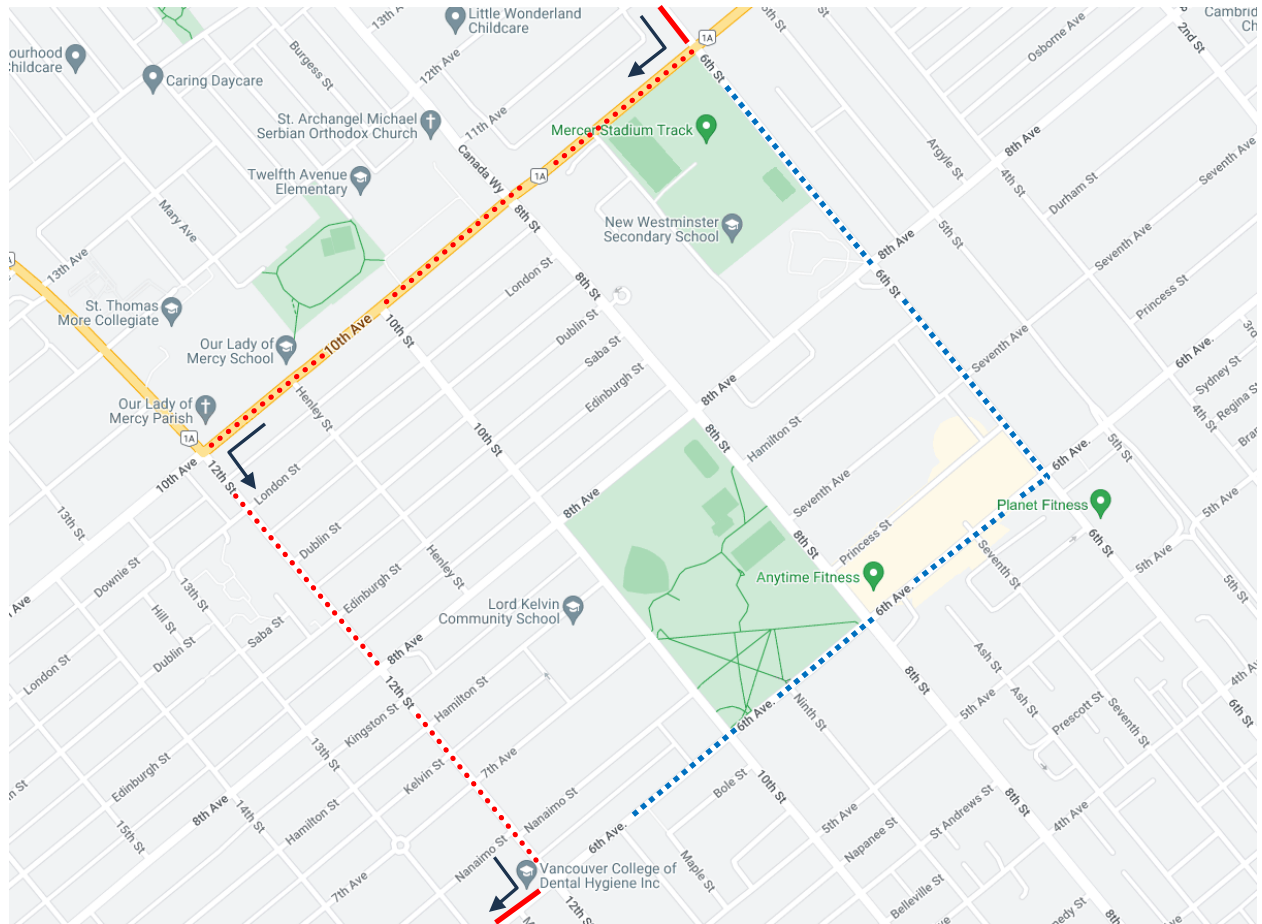

# Hyack Festival Parade Detour Map

**101 22<sup>nd</sup> St Station:** Regular route to 6 St & 10 Ave, then 10 Ave, 12 St, 6 Ave, resume regular route due to special event.

Regular route	
Portion missed	
Detour portion	