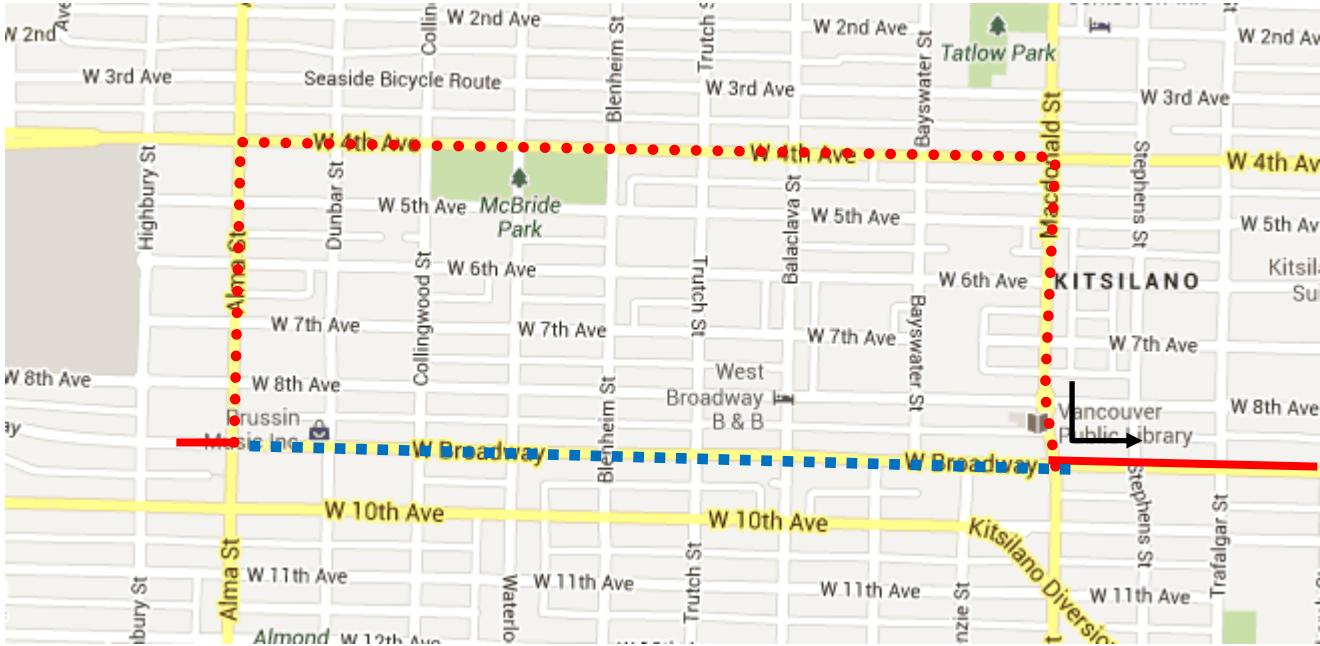

Greek Day Detour Map

9 Boundary/Commercial-Broadway: From Alma and Broadway, Alma, 4 Ave, MacDonald, Broadway, resume regular route.

| | |
|----------------|--|
| Regular route |  |
| Portion missed |  |
| Detour portion |  |