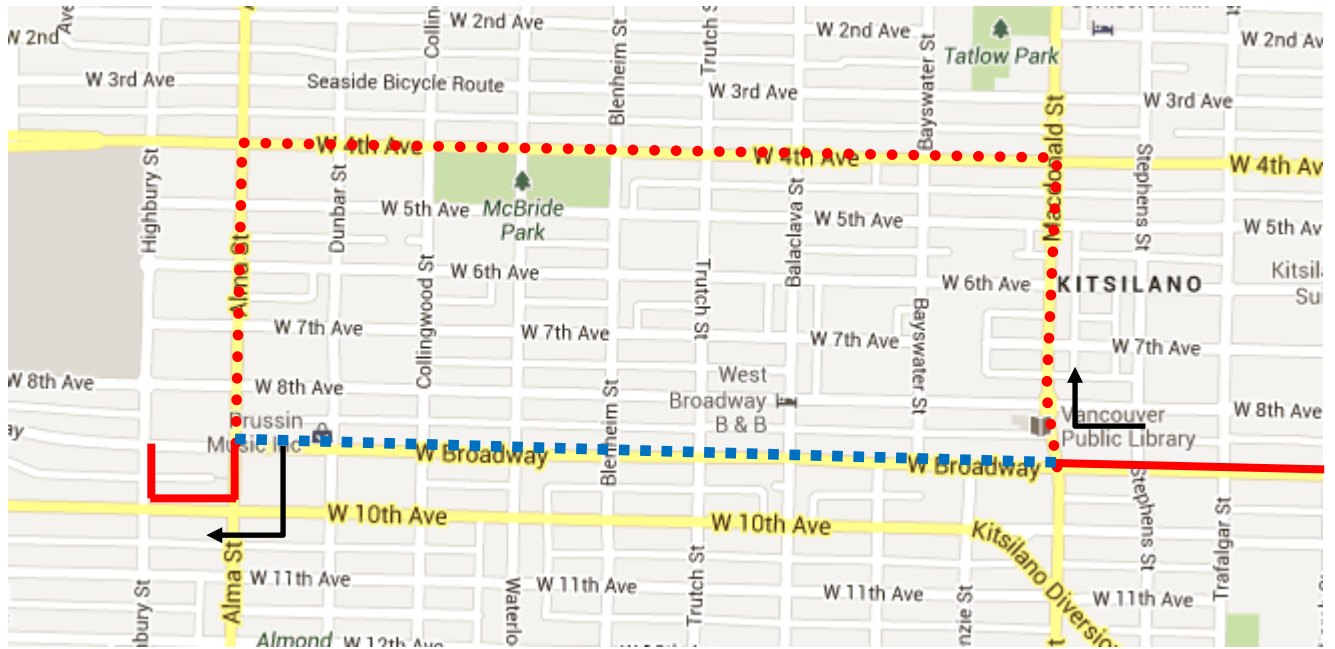

Greek Day Detour Map

9 Alma: Regular route to Broadway and MacDonald, then MacDonald, 4 Ave, Alma, resume regular route.

Regular route	
Portion missed	
Detour portion	